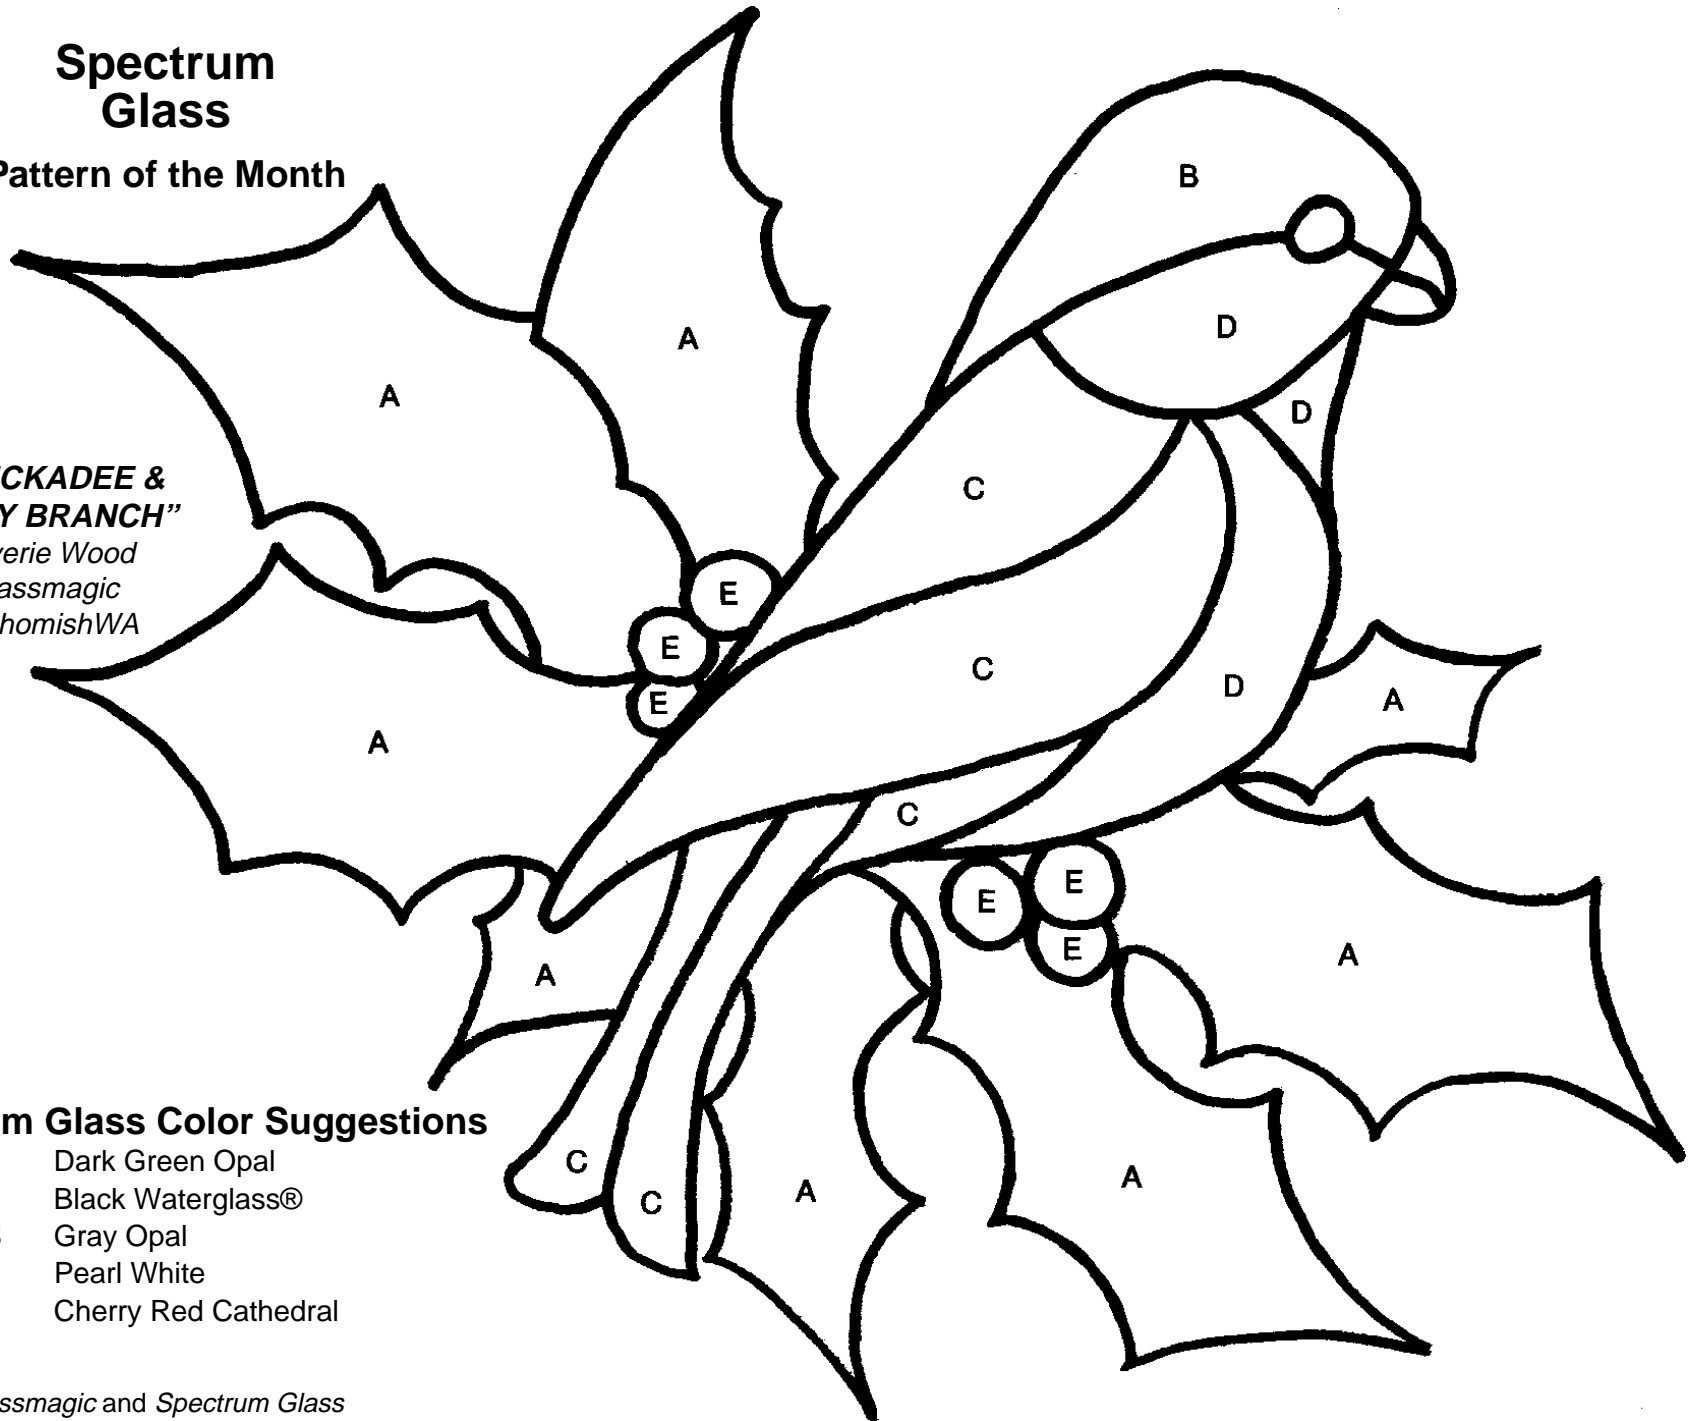

Spectrum Glass

Pattern of the Month

"CHICKADEE & HOLLY BRANCH"

Deverie Wood
Glassmagic
SnohomishWA

Spectrum Glass Color Suggestions

- A. 329-6S Dark Green Opal
- B. 1009W Black Waterglass®
- C. 387-2S Gray Opal
- D. 305S Pearl White
- E. 151S Cherry Red Cathedral

© 1997 Glassmagic and Spectrum Glass

Dealer: Copyright arrangements permit unlimited duplication of patterns for distribution to your customers and students.