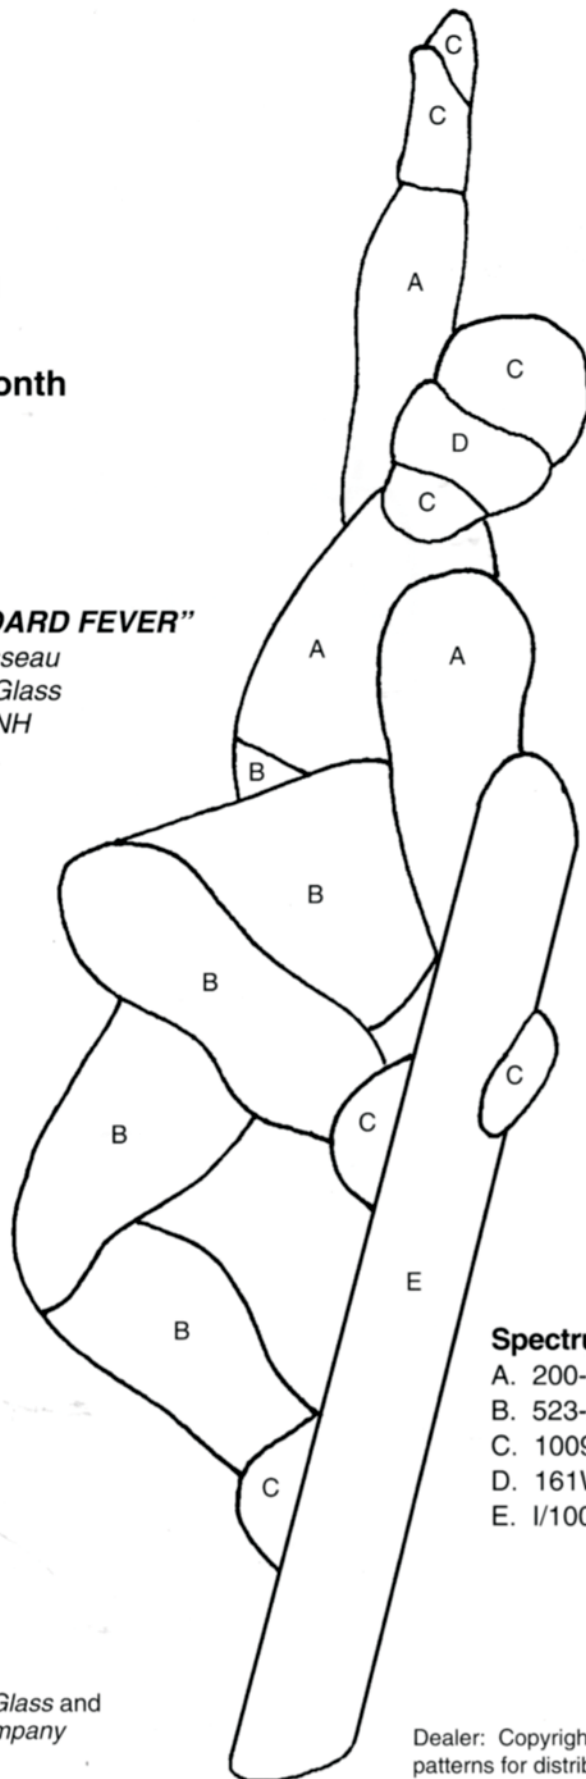

Spectrum Glass

Pattern of the Month
NOVEMBER

"SNOWBOARD FEVER"

*Nancy Rousseau
Hooked on Glass
Shelburne, NH*

Spectrum Glass Color Suggestions

- | | |
|------------|----------------------------|
| A. 200-91W | White Soft Waterglass® |
| B. 523-2W | Teal Waterglass |
| C. 1009S | Black Cathedral |
| D. 161W | Yellow Waterglass |
| E. 1/1009s | Iridescent Black Cathedral |

© 1995 Hooked on Glass and
Spectrum Glass Company

Dealer: Copyright arrangements permit unlimited duplication of
patterns for distribution to your customers and students.