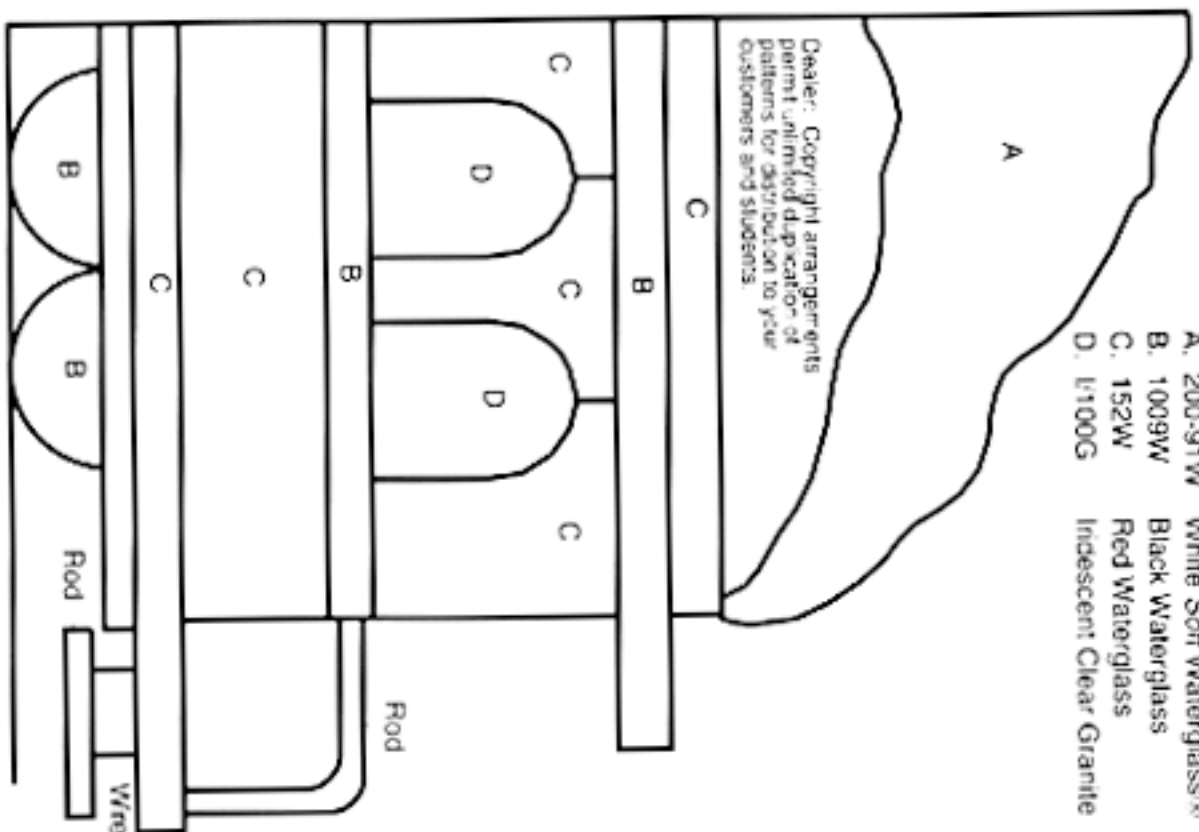

**Spectrum
Glass**

**Pattern of the Month
APRIL**

"TRAIN OF THOUGHT" BOOK ENDS
The Stained Glass Emporium
Rehoboth, MA

Spectrum Glass Color Suggestions

- A. 200-91W White Soft Waterglass®
- B. 1009W Black Waterglass
- C. 152W Red Waterglass
- D. I/100G Incandescent Clear Granite