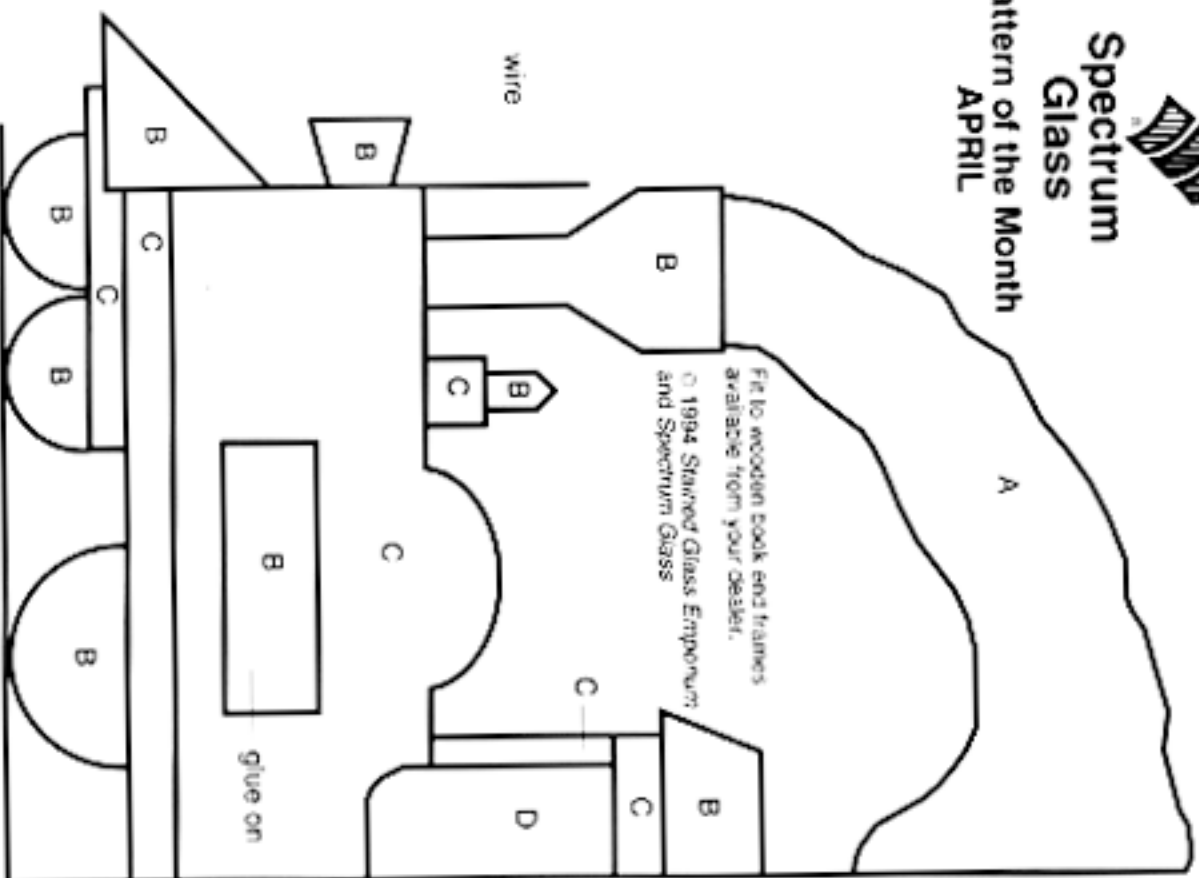

**Spectrum
Glass**

**Pattern of the Month
APRIL**

"TRAIN OF THOUGHT" BOOK ENDS
The Stained Glass Emporium
Rehoboth, MA

Spectrum Glass Color Suggestions

- A. 200-91W White Soft Waterglass®
- B. 1009W Black Waterglass
- C. 152W Red Waterglass
- D. I/100G Incandescent Clear Granite