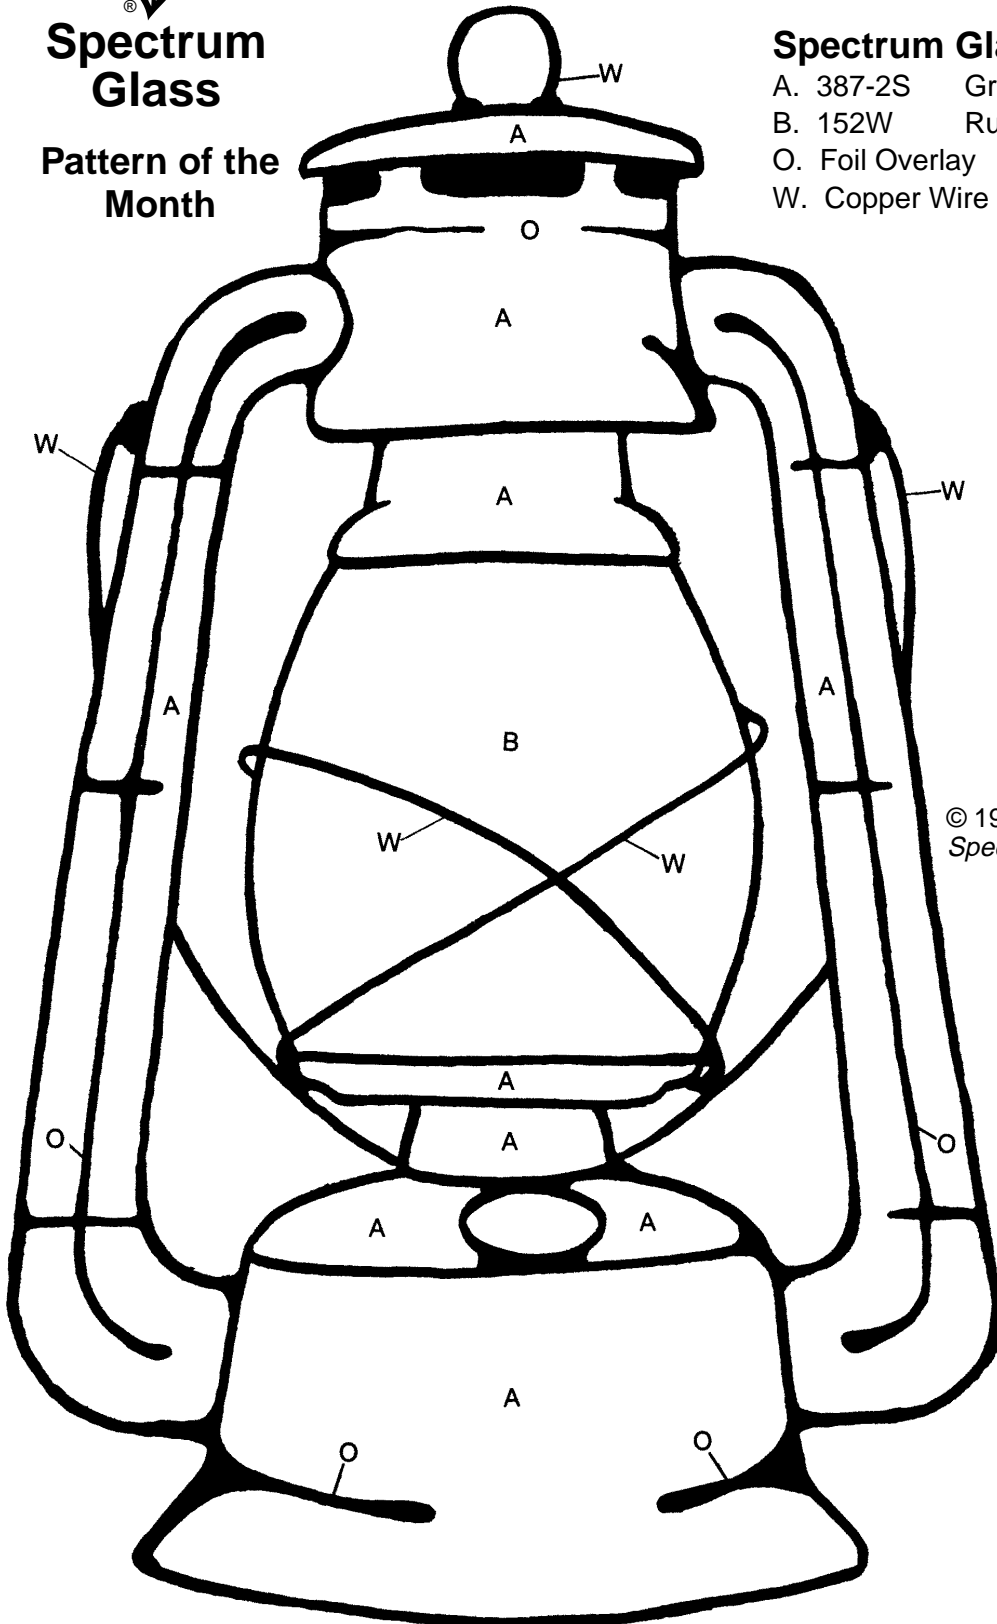

**Spectrum  
Glass**

**Pattern of the  
Month**

**“Old Time Railroad Lantern**

*from Glass Patterns Quaterly Magazine  
P.O. Box 131, Westport, Kentucky, 40077*

**Spectrum Glass Color Suggestions**

- A. 387-2S Gray & White, Translucent
- B. 152W Ruby Red Waterglass®
- O. Foil Overlay
- W. Copper Wire