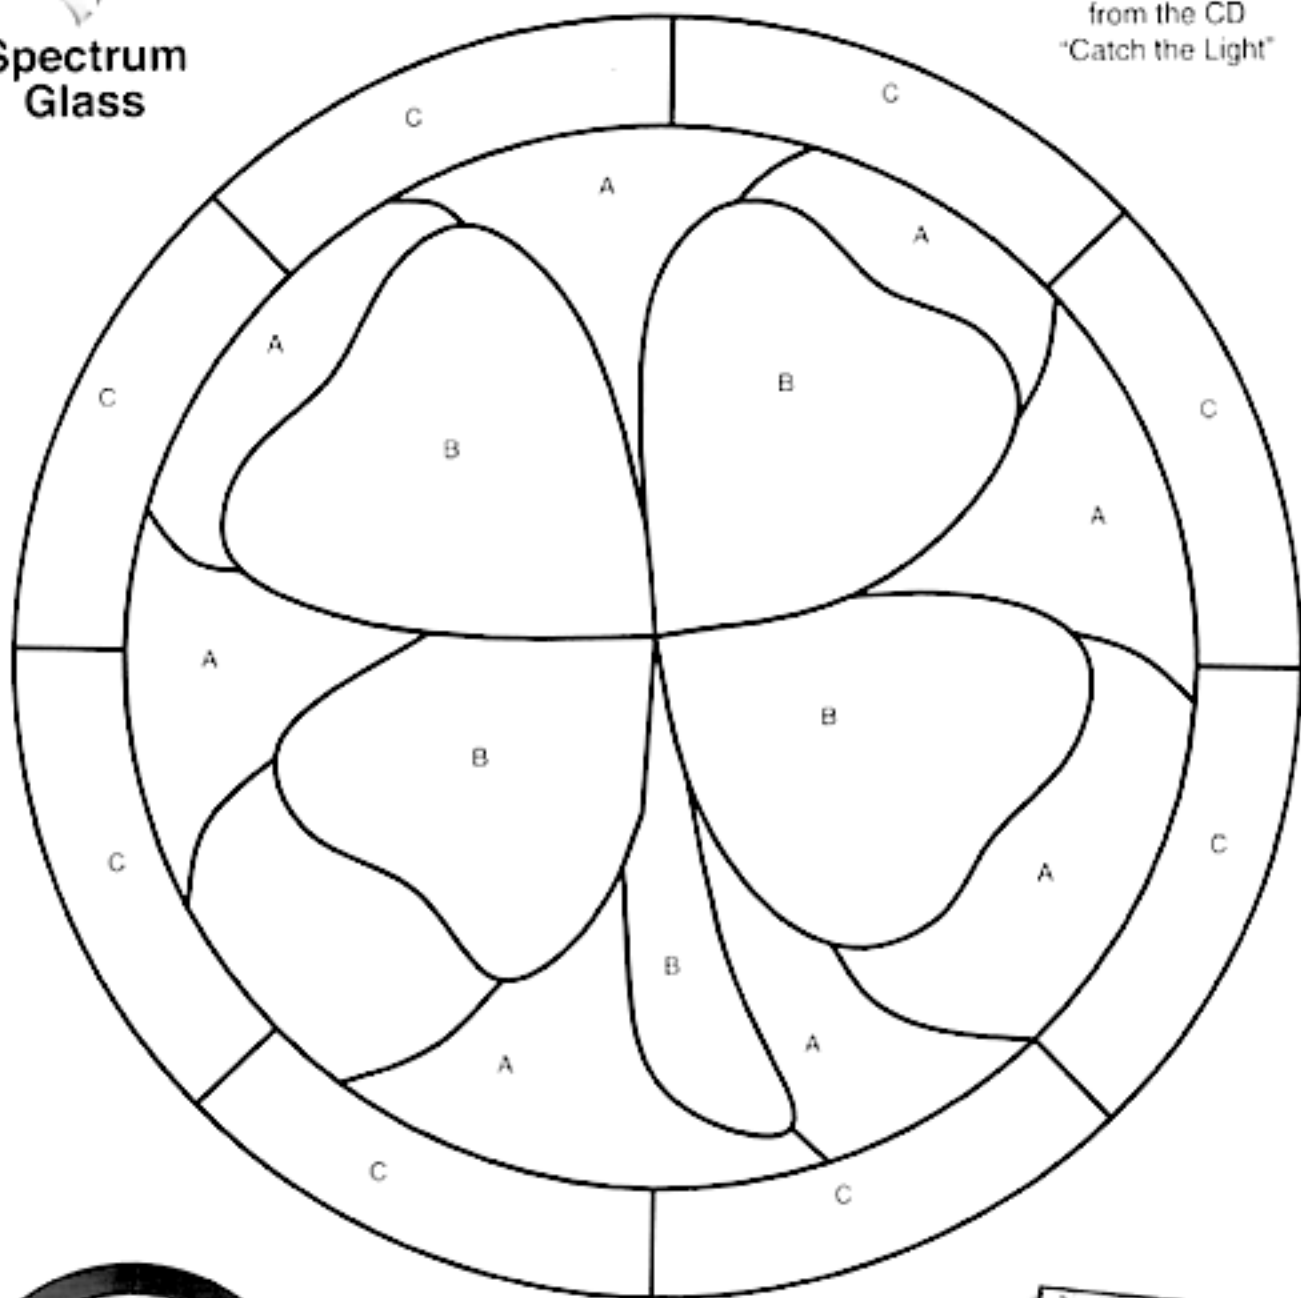

**Spectrum  
Glass**

## **Lucky Shamrock**

Paned Expressions,  
from the CD  
"Catch the Light"

### **Spectrum Glass Color Suggestions**

- |             |                              |
|-------------|------------------------------|
| A. BR/Clear | Clear Baroque™               |
| B. 422-1W   | Olive/ Sea Green Waterglass® |
| C. 220-76S  | Dark Green Opaque            |