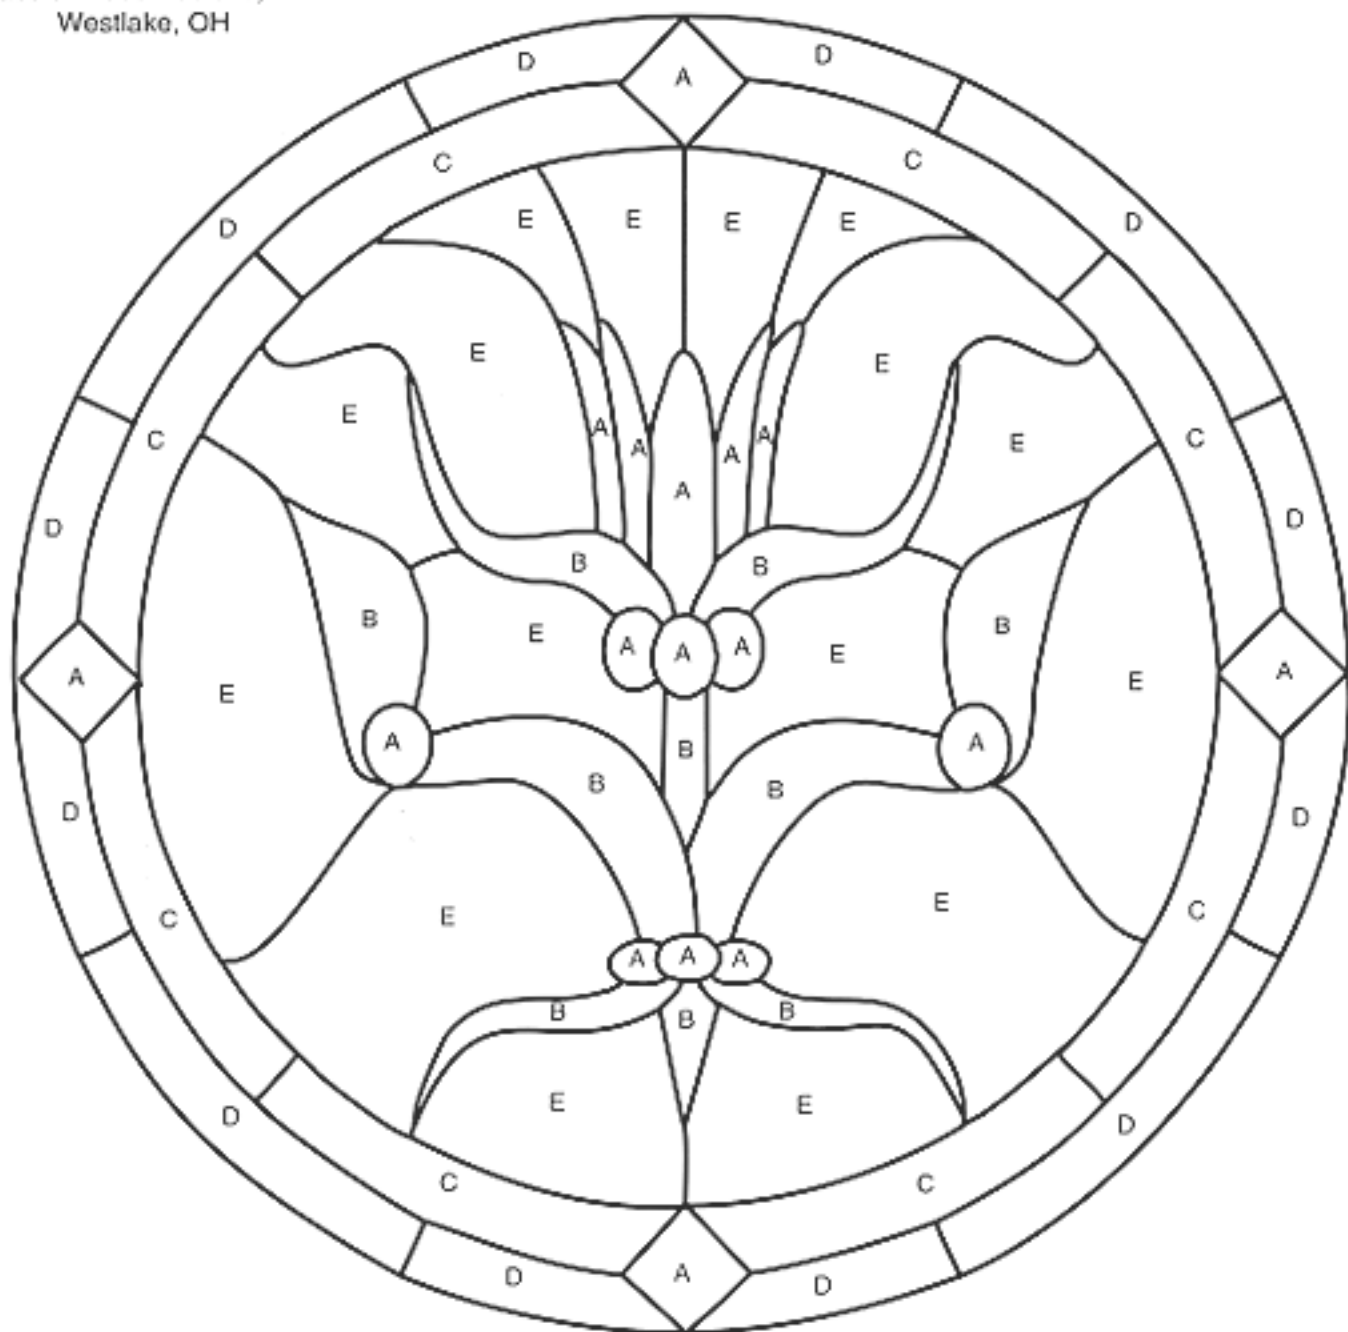

"Fleur Heraldry"

Glass & Brass Illusions, Inc.
Westlake, OH

Spectrum Glass Color Suggestions

- | | |
|-----------|---------------------------------|
| A. 110.2W | Pale Amber Waterglass® |
| B. 422-1W | Sea Green/Deep Olive Waterglass |
| C. 121W | Light Green Waterglass |
| D. 125W | Dark Green Waterglass |
| E. 100RR | Clear Rough Rolled |