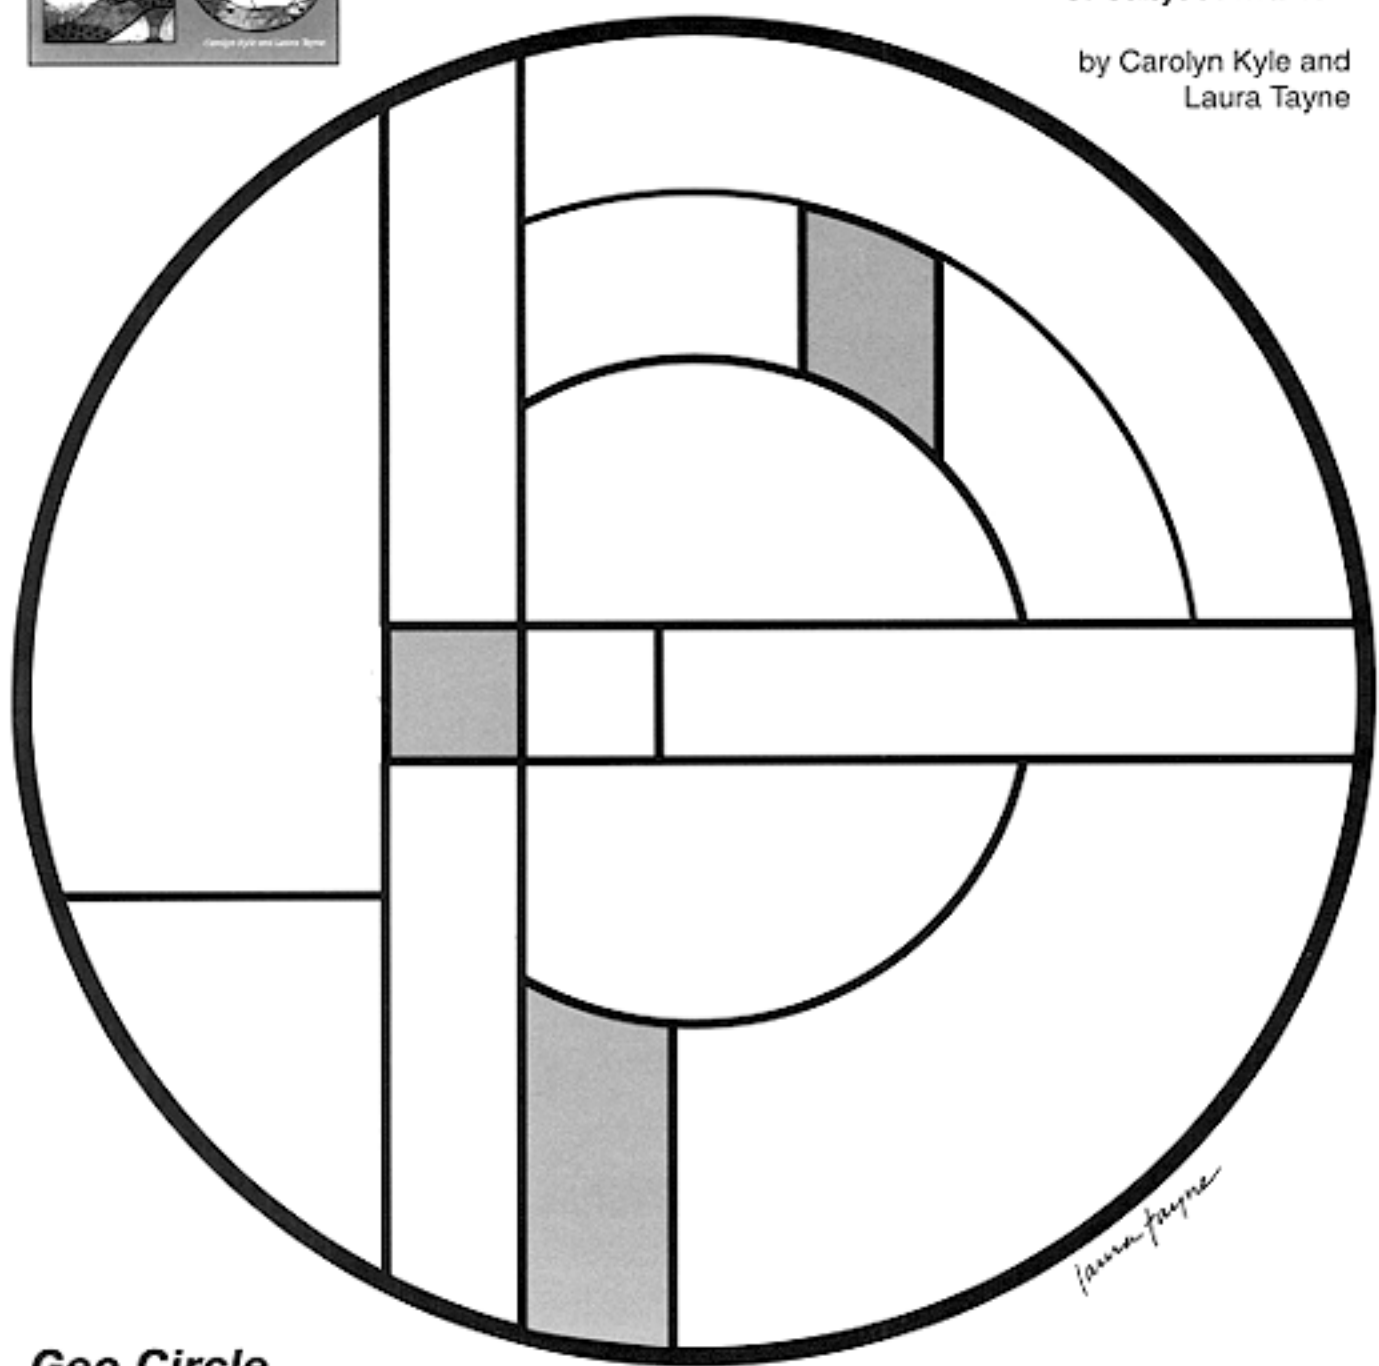

Enjoy a complimentary
pattern from:

20 pieces ...or less!

*A follow-up to 15 Pieces . . . or less!
Easy-to-build patterns in a wide variety
of subject matter.*

by Carolyn Kyle and
Laura Tayne

Geo Circle

Many variations of this circular Geo panel can be achieved by changing the color scheme. An enlarged window version of the design would give high impact to any contemporary architectural setting.