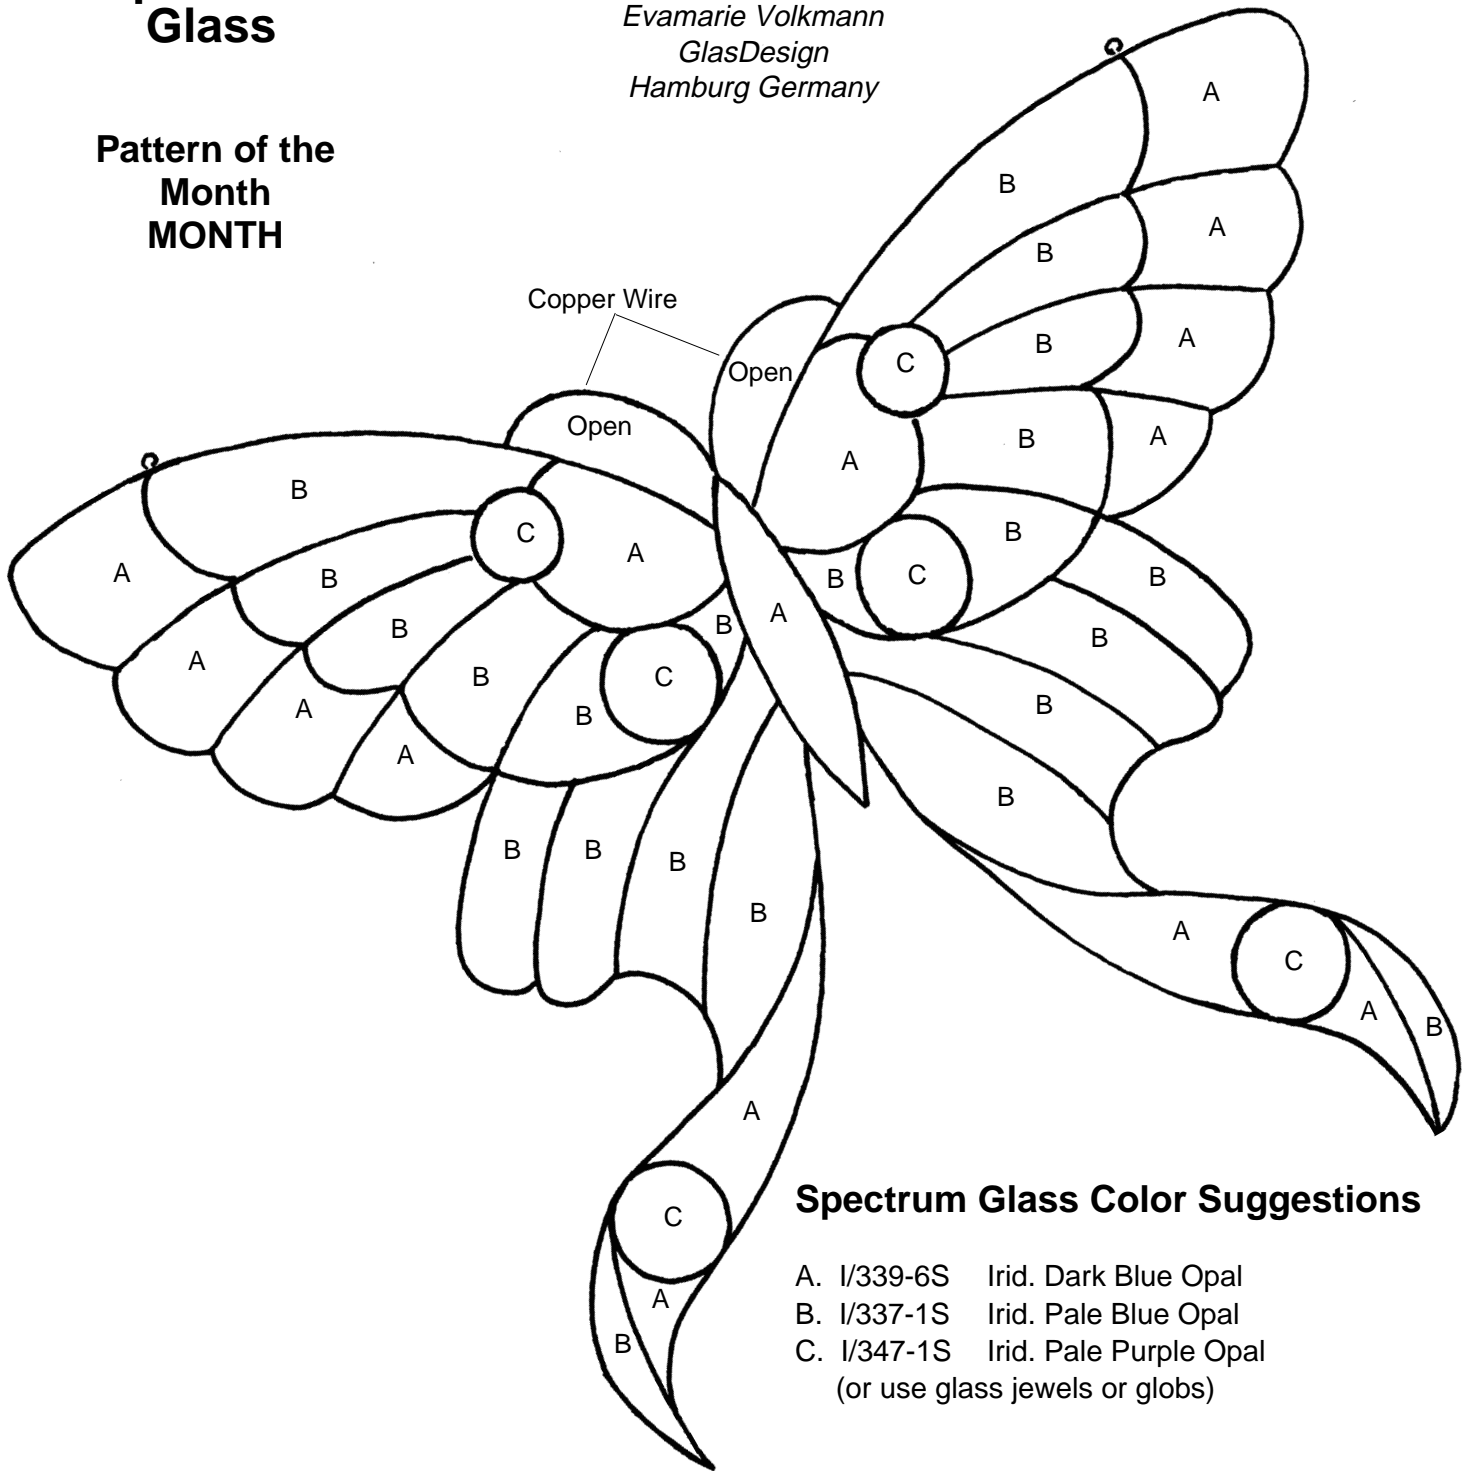

**Spectrum
Glass**

“GLIDING”

*Evamarie Volkmann
GlasDesign
Hamburg Germany*

**Pattern of the
Month
MONTH**

Spectrum Glass Color Suggestions

- A. I/339-6S Irid. Dark Blue Opal
- B. I/337-1S Irid. Pale Blue Opal
- C. I/347-1S Irid. Pale Purple Opal
(or use glass jewels or globes)