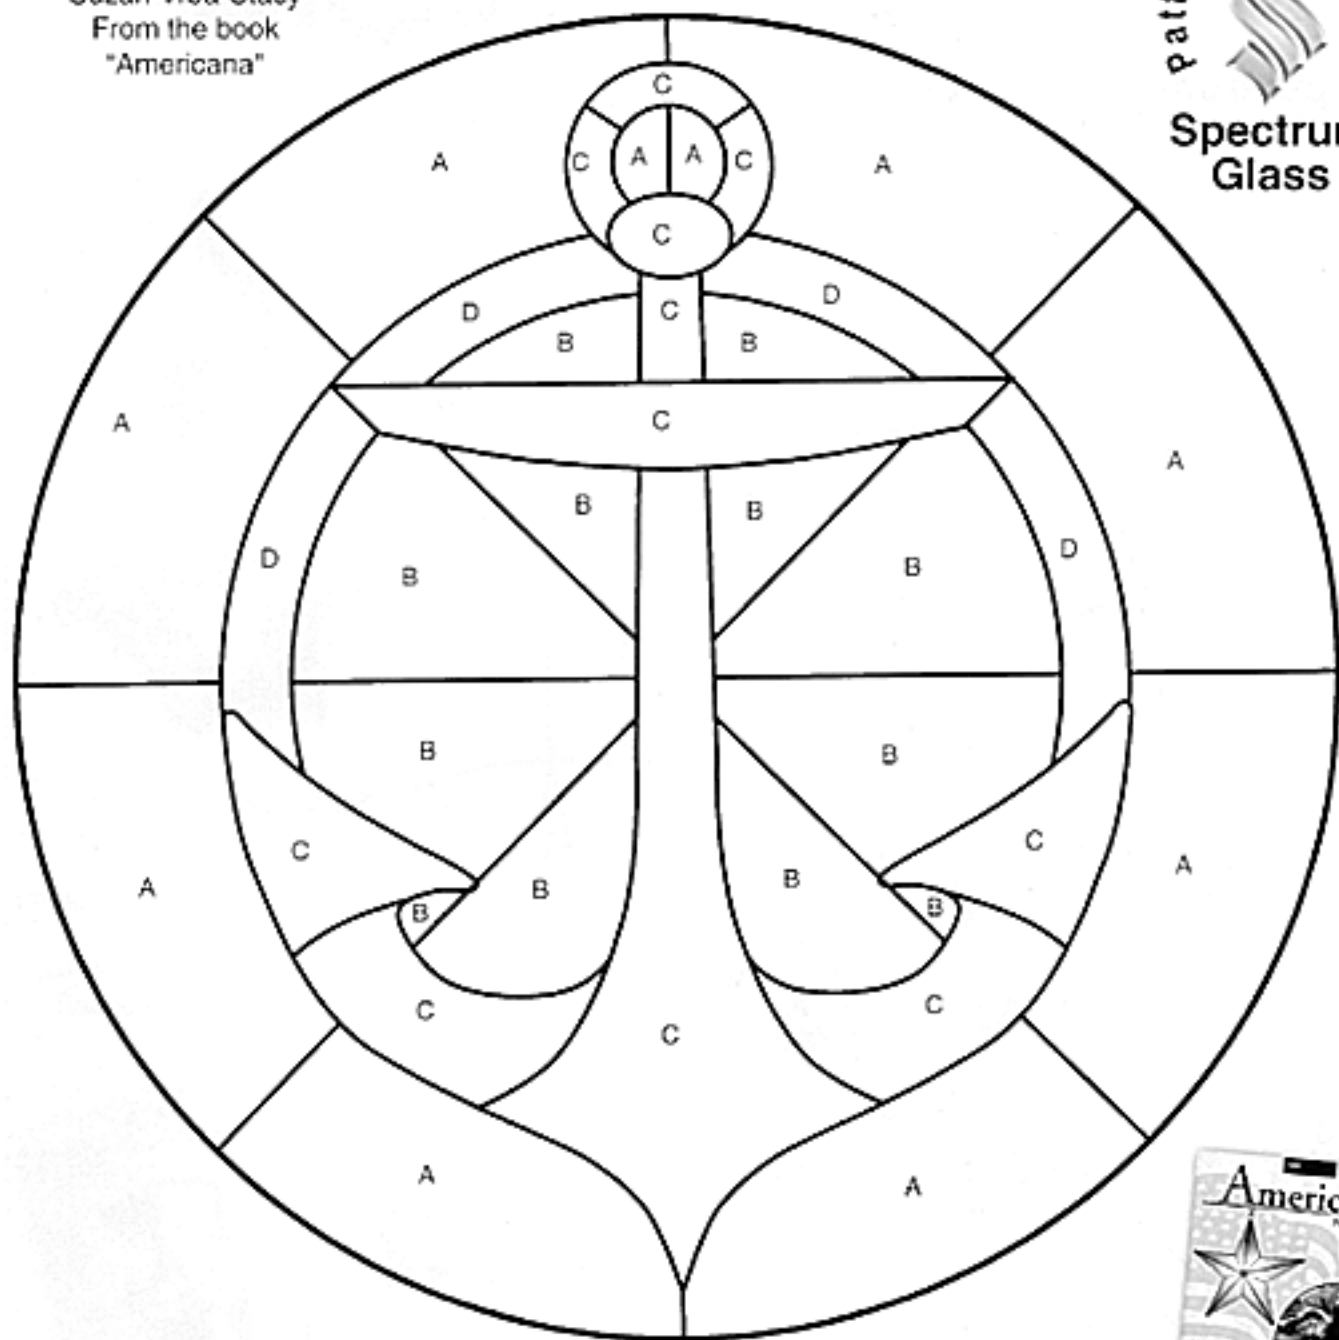

Anchor Emblem

Suzan Vrba-Stacy
From the book
"Americana"

Pattern of the Month
Spectrum
Glass

Spectrum Glass Color Suggestions

- | | |
|---------------|--------------------------|
| A. 110.2RR | Pale Amber Rough Rolled |
| B. 100SNSeedy | Clear Satin Seedy |
| C. 134RR | Medium Blue Rough Rolled |
| D. 152G | Ruby Red Granite |