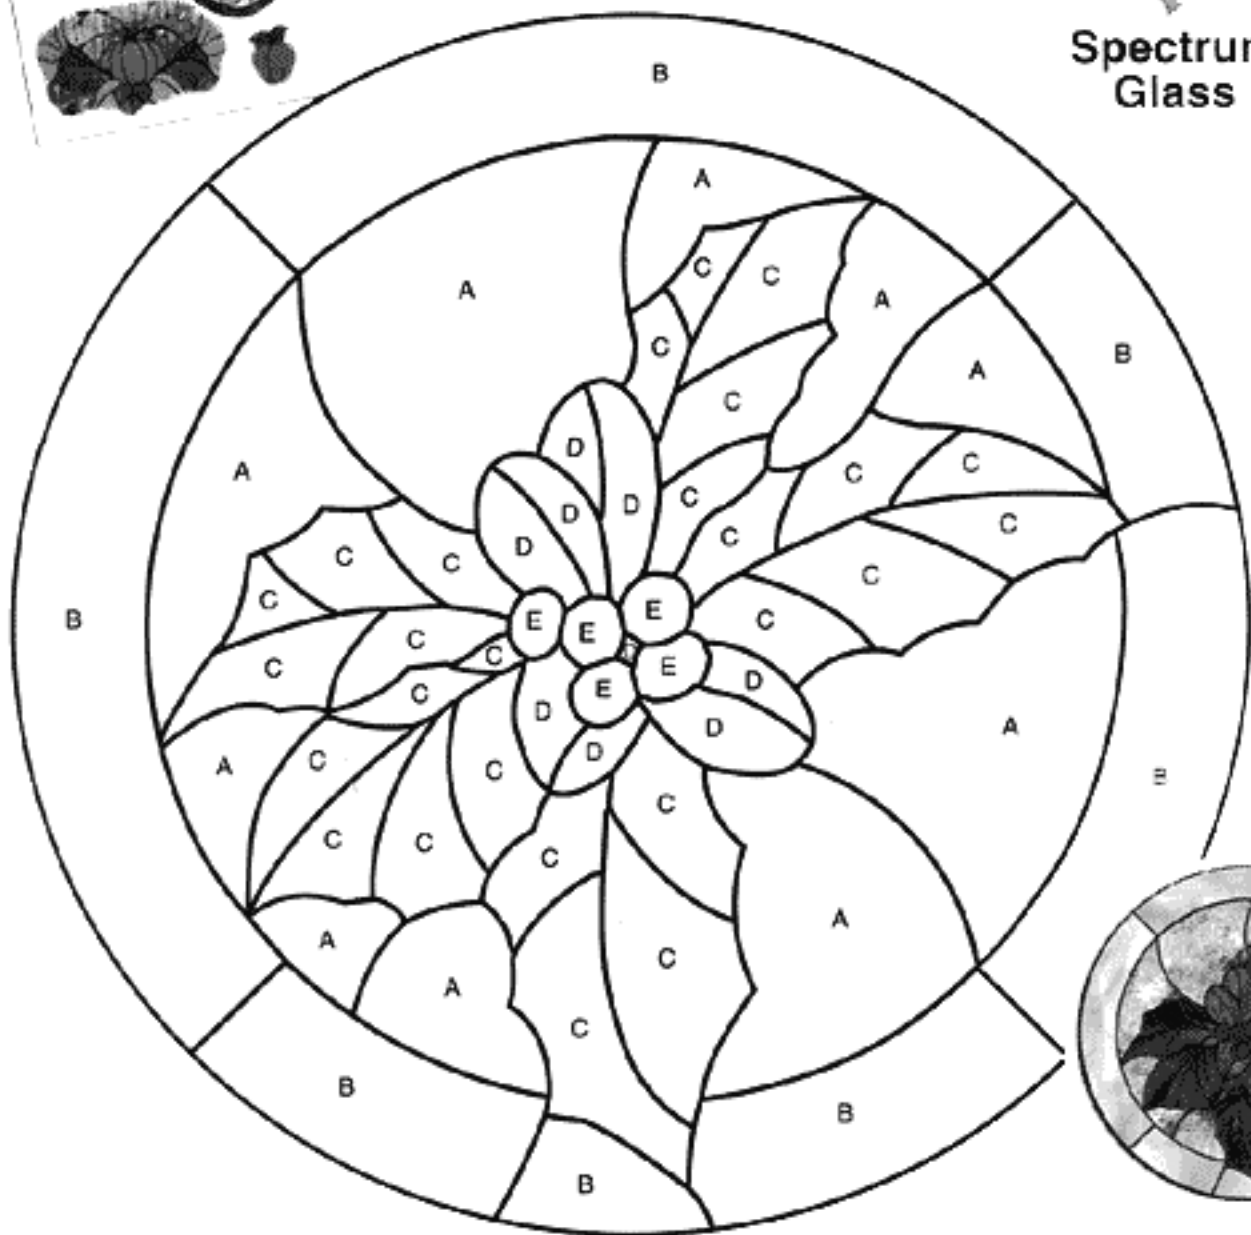

Holly & Berries

Mari Stein, from the book
"Farmers Market"

Pattern of the Month

Spectrum
Glass

Spectrum Glass Color Suggestions

- A. 100K Clear Kinkie
- B. 201-61s Ivory Opalescent
- C. 422-1W Olive/Sea Green Waterglass®
- D. 121W Light Green Waterglass
- E. 151W Cherry Red Waterglass