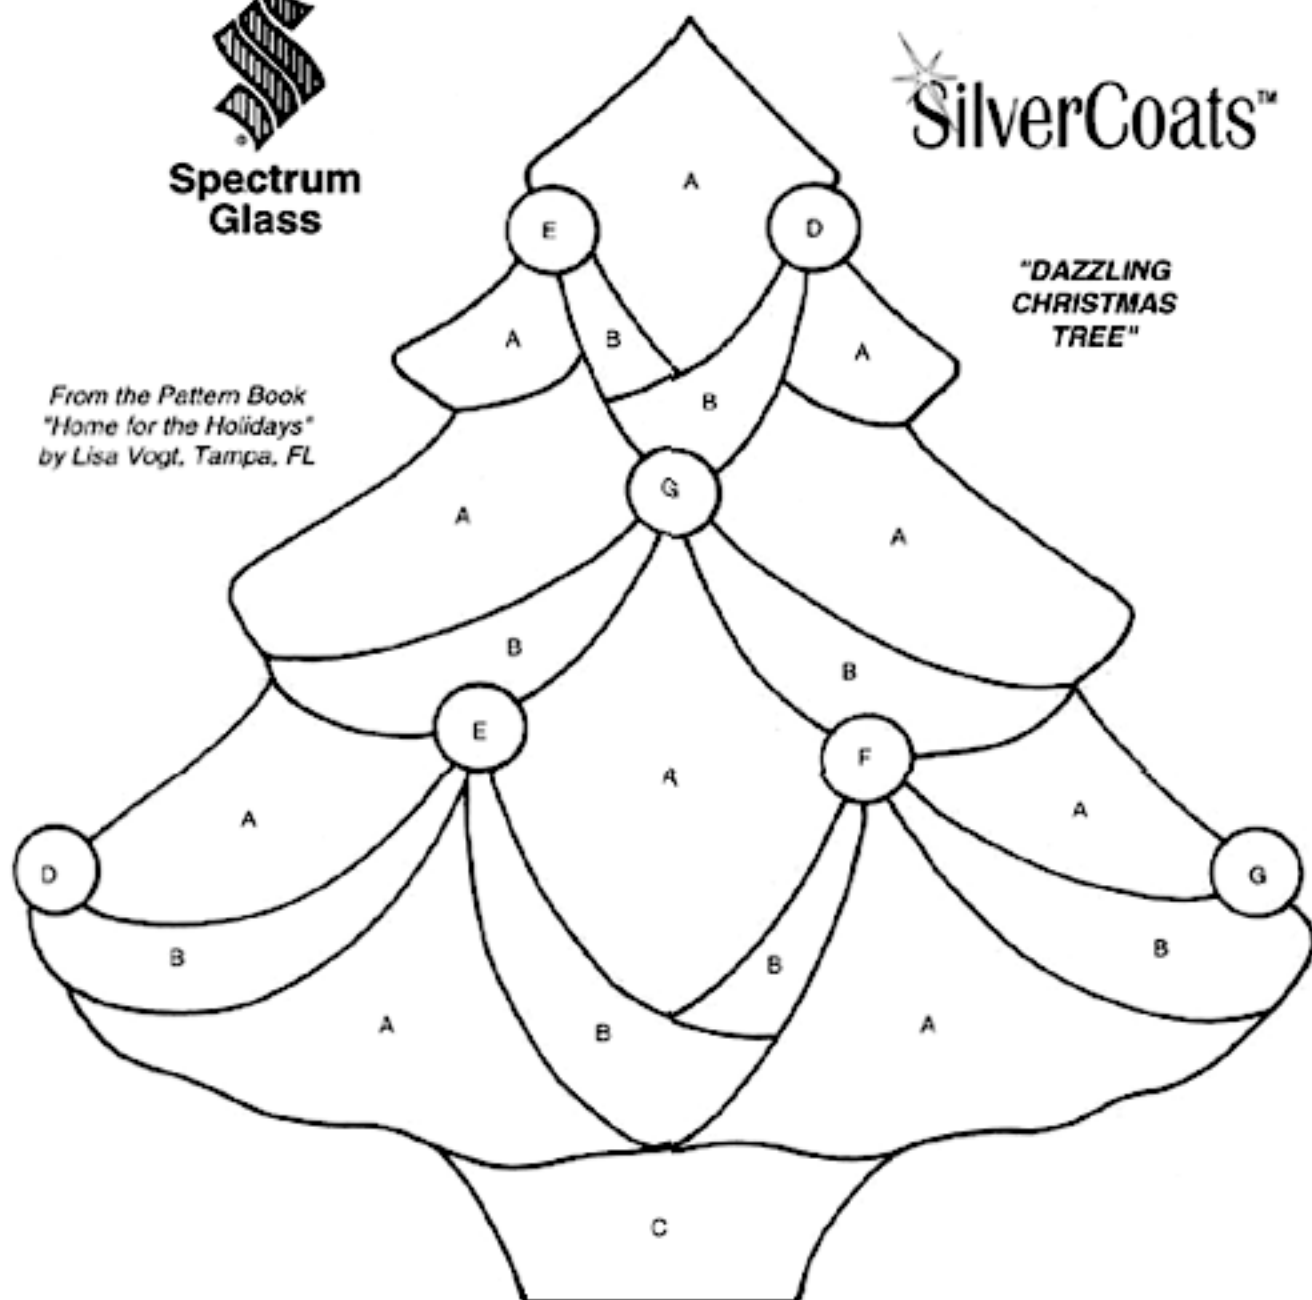

**Spectrum
Glass**

SilverCoats™

**"DAZZLING
CHRISTMAS
TREE"**

*From the Pattern Book
"Home for the Holidays"
by Lisa Vogt, Tampa, FL*

Note: Project can be displayed in a fan lamp holder. Complete as shown for a sparkling reflective tree. Substitute transparent nuggets (D, E, F, G) for a tree with glowing lights when used as a fan lamp.

Spectrum Glass Color Suggestions

- | | |
|---------------|--------------------------|
| A. SC/528-1W | Sea Green SilverCoat |
| B. SC/100K | Clear Krinkle SilverCoat |
| C. SC/180.8W | Pale Gray SilverCoat |
| D. SC/130.8 W | Pale Blue SilverCoat |
| E. SC/140.8W | Pale Purple SilverCoat |
| F. SC/543-2W | Grape SilverCoat |
| G. SC/110.2W | Pale Amber SilverCoat |