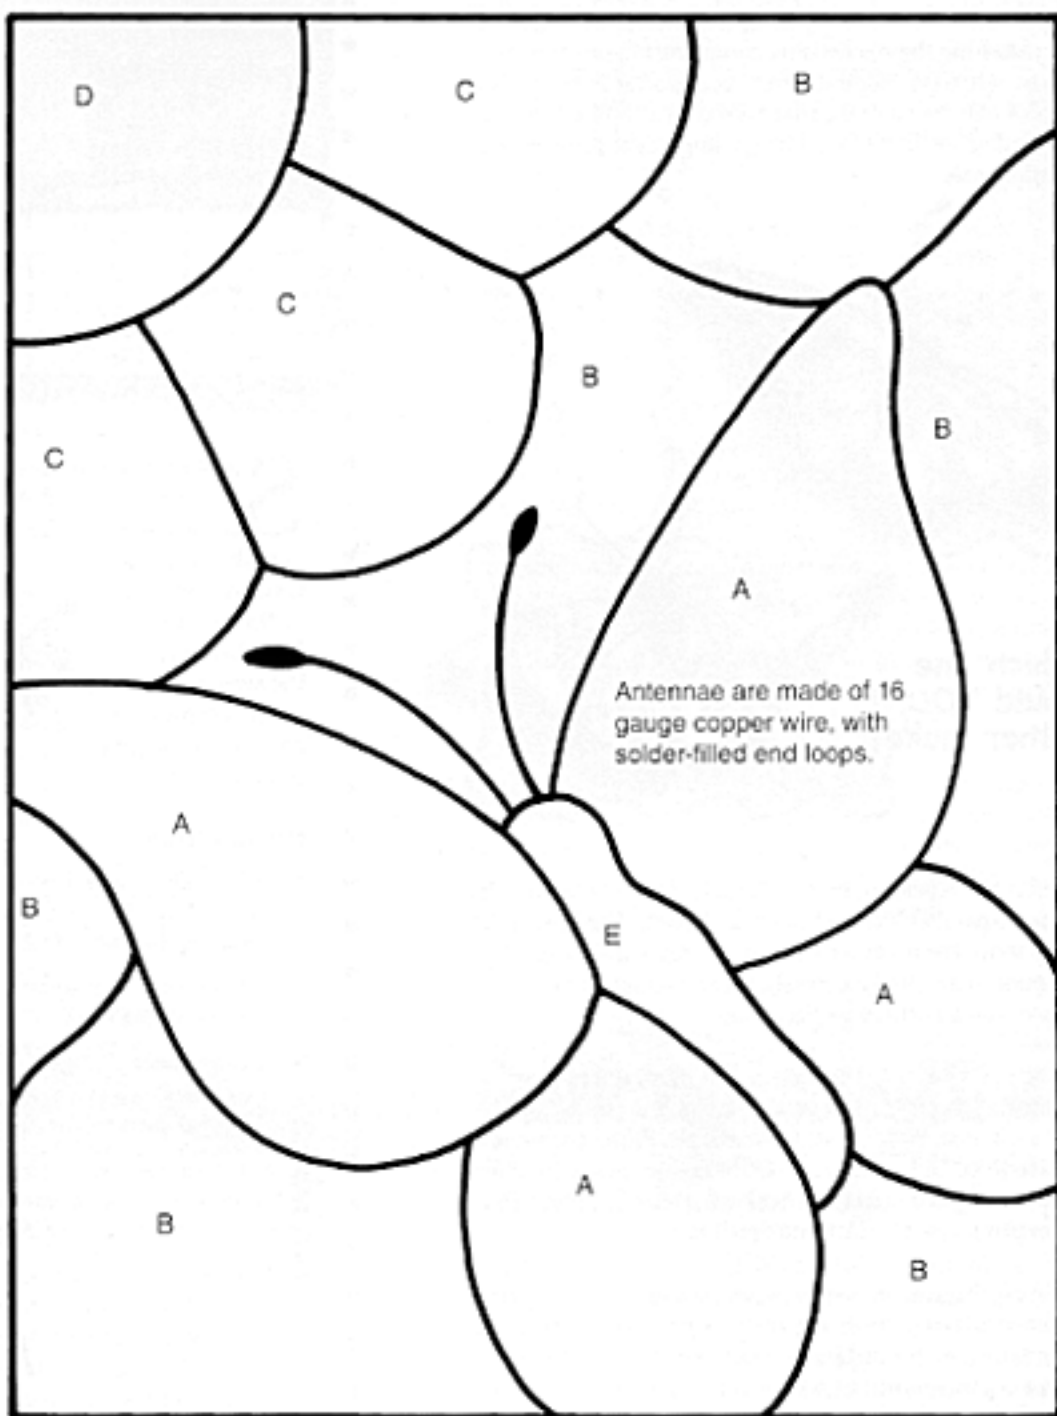

**Spectrum  
Glass**

### **Spectrum Glass Color Suggestions**

- |                   |                         |
|-------------------|-------------------------|
| A. Spirit6356-7SF | New Orleans             |
| B. BR/308         | White on Clear Baroque™ |
| C. 151RR          | Cherry Red Rough Rolled |
| D. 161RR          | Yellow Rough Rolled     |
| E. 1009S          | Black Smooth            |