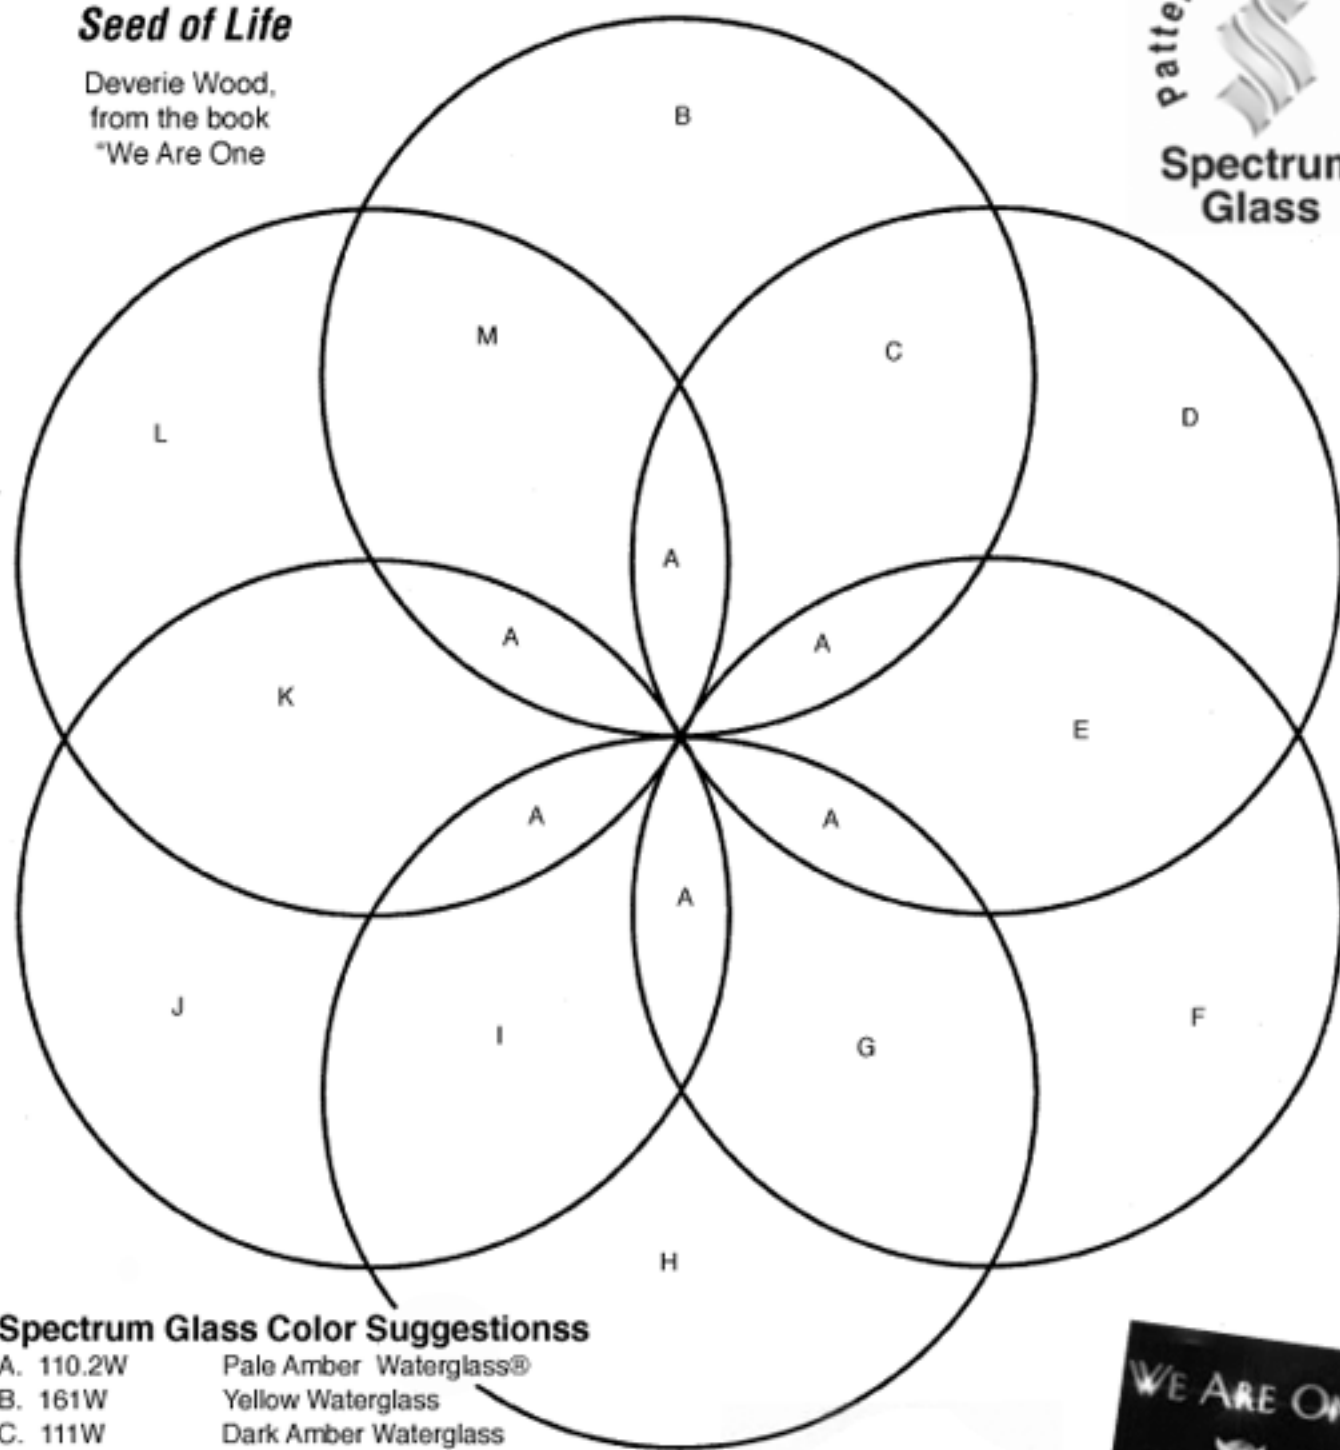

## Seed of Life

Deverie Wood,  
from the book  
"We Are One"

### Spectrum Glass Color Suggestionss

A. 110.2W	Pale Amber Waterglass®
B. 161W	Yellow Waterglass
C. 111W	Dark Amber Waterglass
D. 171W	Orange Waterglass
E. 151W	Cherry Red Waterglass
F. 152W	Ruby Red Waterglass
G. 146W	Dark Purple Waterglass
H. 534-2W	Violet Waterglass
I. 543-2W	Grape Waterglass
J. 136W	Dark Blue Waterglass
K. 523-8W	Hunter Green Waterglass
L. 125W	Dark Green Waterglass
M. 526-2W	Moss Green Waterglass