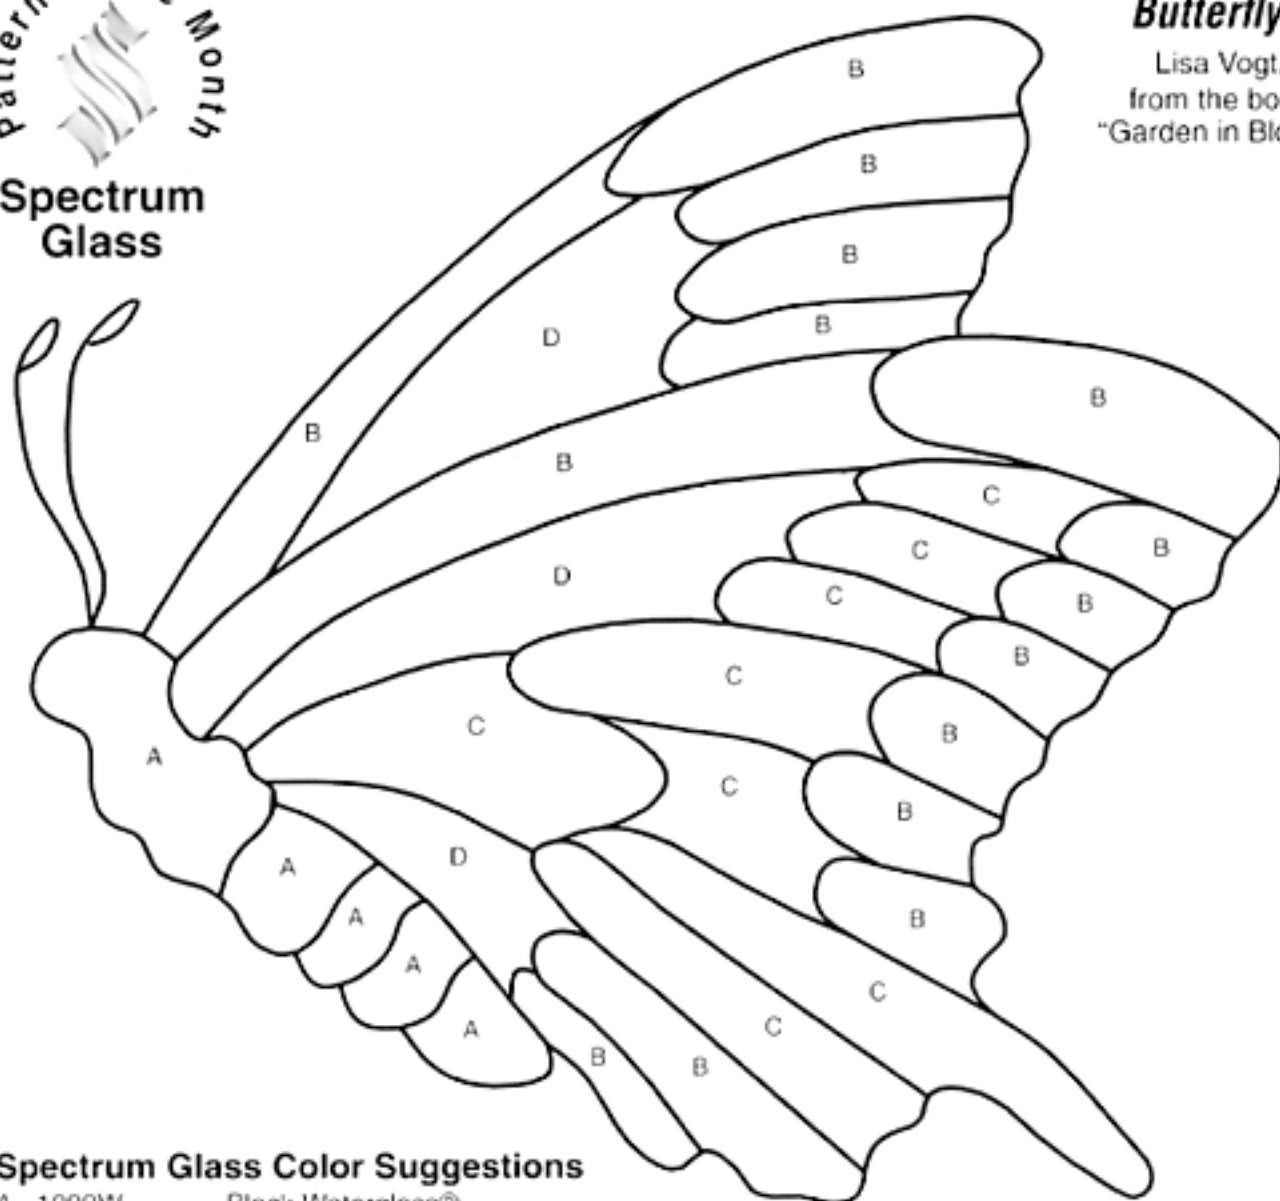

**Spectrum
Glass**

Butterfly

Lisa Vogt,
from the book
"Garden in Bloom"

Spectrum Glass Color Suggestions

- | | |
|-----------|-------------------------|
| A. 1009W | Black Waterglass® |
| B. 534-2W | Violet Waterglass |
| C. 142W | Light Purple Waterglass |
| D. 140.8W | Pale Purple Waterglass |