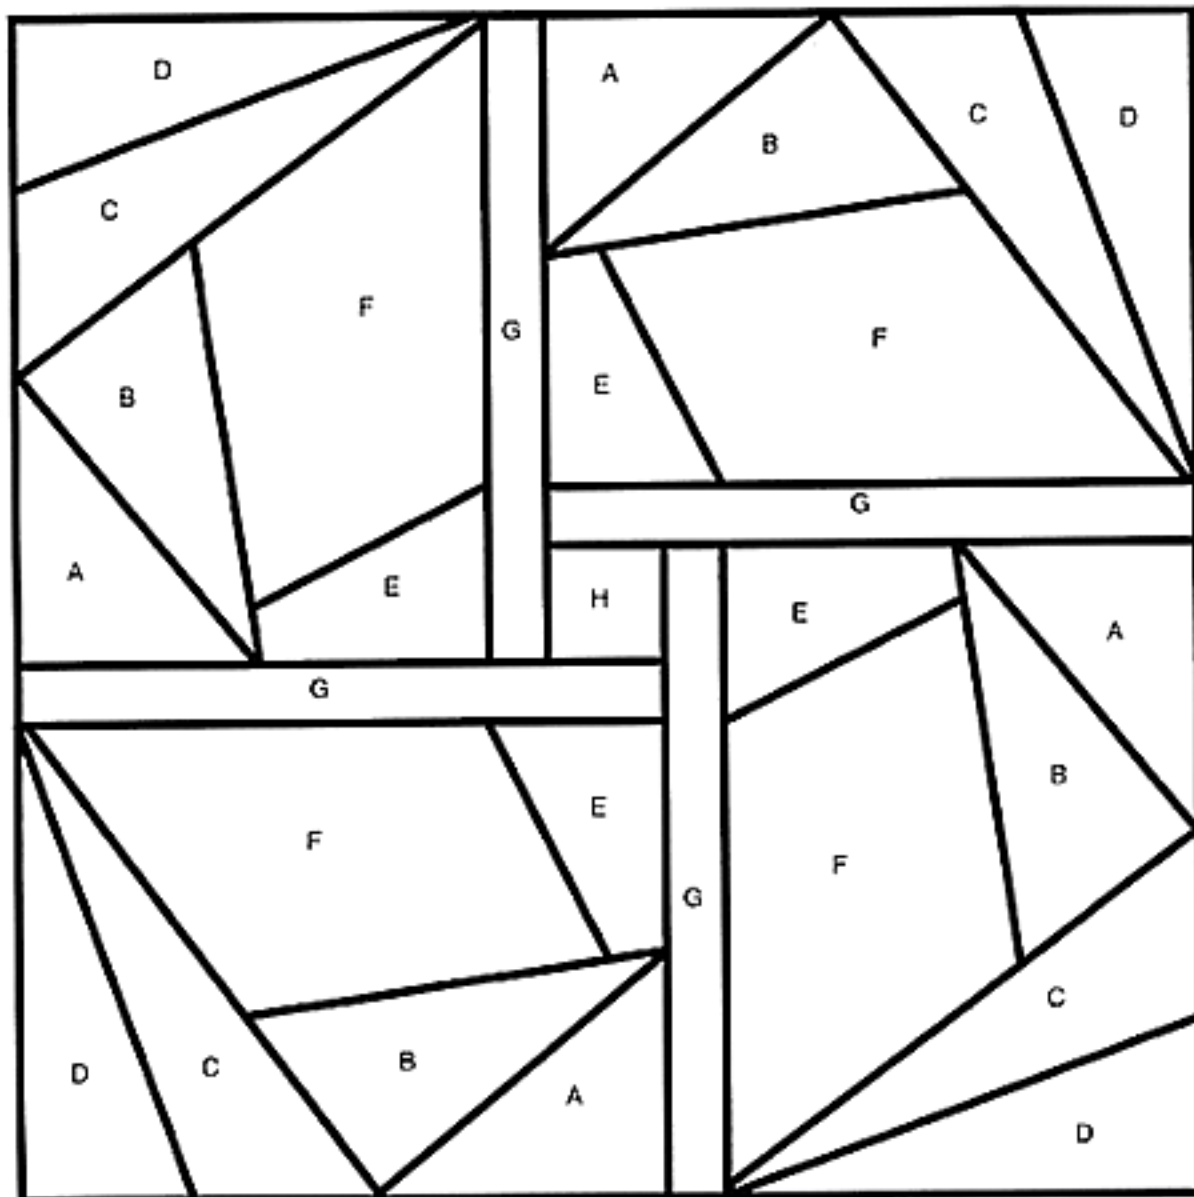

Refracted Rectangles

Jody Harris

Spectrum
Glass

Spectrum Glass Color Suggestions

- A. 526-2RR Moss Green Rough Rolled
- B. 161RR Yellow Rough Rolled
- C. 543-2RR Grape Rough Rolled
- D. 151RR Cherry Red Rough Rolled
- E. 171RR Orange Rough Rolled
- F. 533-3RR Deep Aqua Rough Rolled
- G. 100R Clear Ripple
- H. 1009S Black Smooth (or clear bevel)