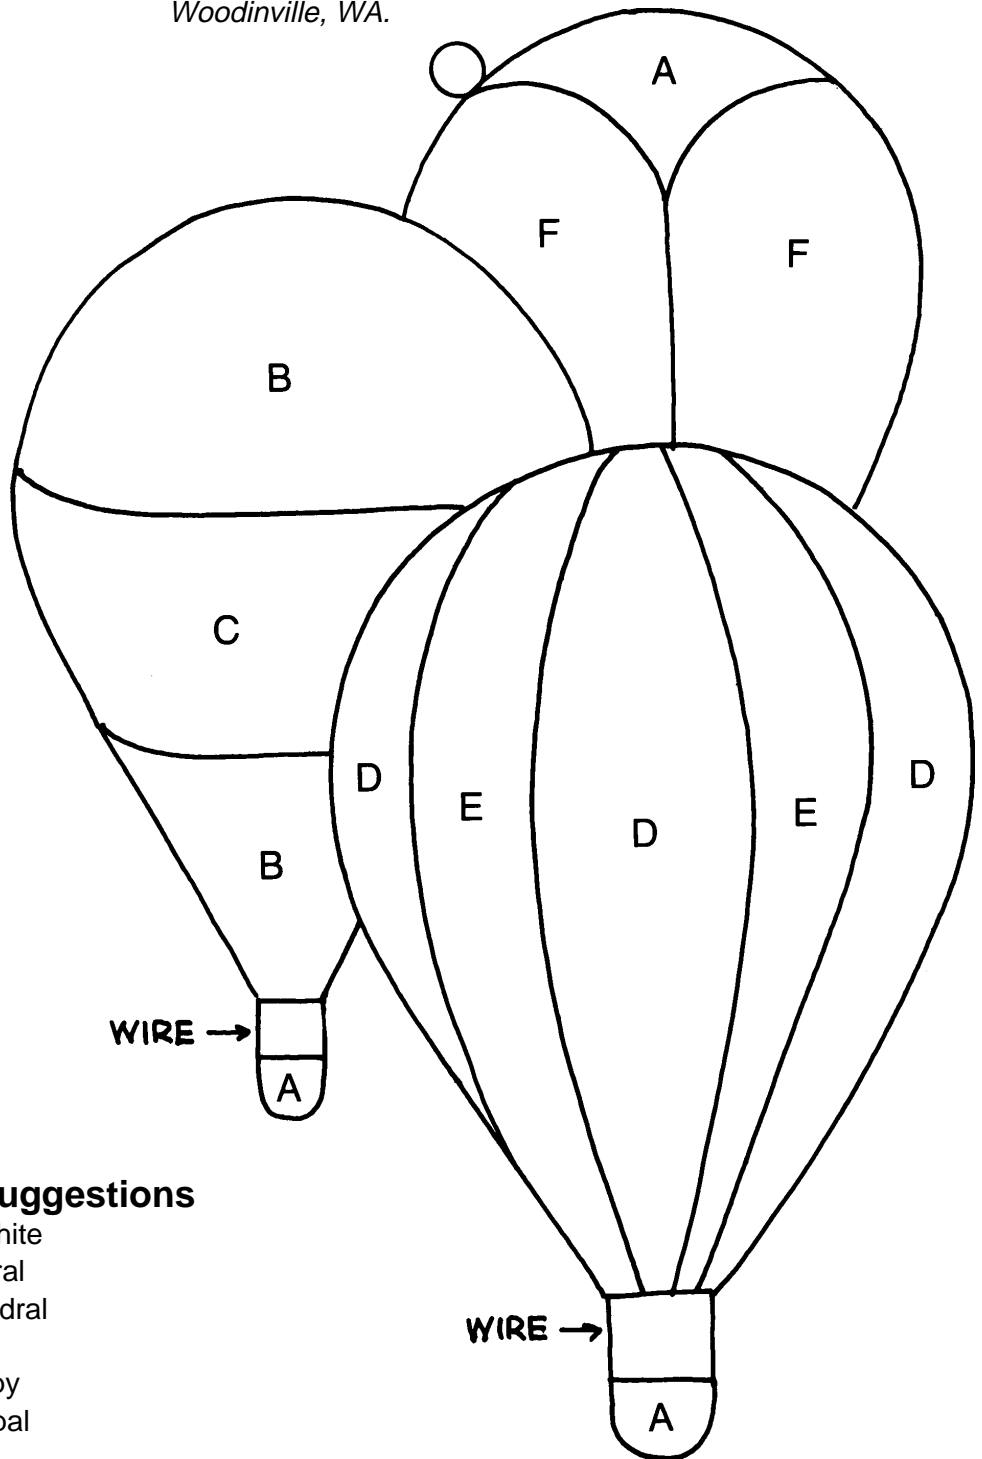

**Spectrum
Glass**

**Pattern of the
Month**

"Sunshine Ballons"

*by Grace Carpenter
Woodinville, WA.*

Spectrum Glass Color Suggestions

- A. 317-1s Medium Amber/White
- B. 136s Dark Blue Cathedral
- C. 125s Dark Green Cathedral
- D. 359-1s Red/White, wispy
- E. 369-1s Yellow/White, wispy
- F. 317-2s Medium Amber Opal

© 1998 by Grace Carpenter and Spectrum Glass

Dealer: Copyright arrangements permit unlimited duplication of patterns for distribution to your customers and students.