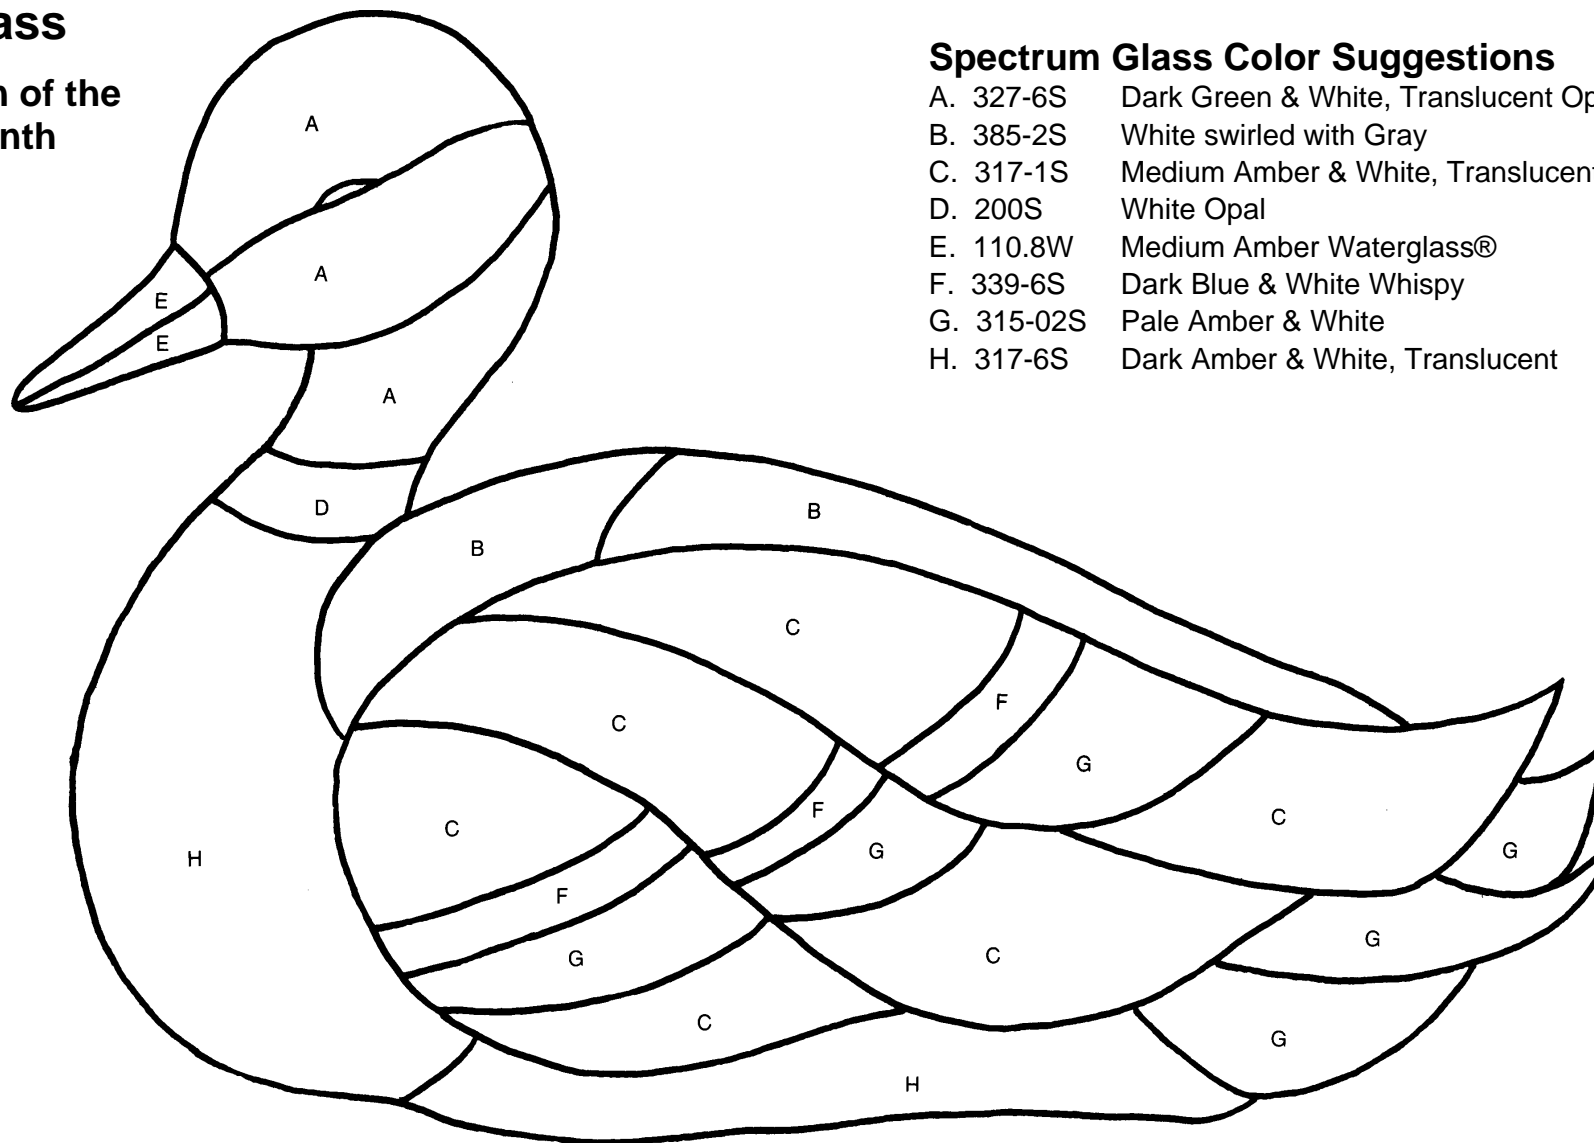

**Spectrum
Glass**

**Pattern of the
Month**

"Sitting Duck"

*by Mari Stein
Cincinnati, Ohio*

Spectrum Glass Color Suggestions

- | | |
|------------|--------------------------------------|
| A. 327-6S | Dark Green & White, Translucent Opal |
| B. 385-2S | White swirled with Gray |
| C. 317-1S | Medium Amber & White, Translucent |
| D. 200S | White Opal |
| E. 110.8W | Medium Amber Waterglass® |
| F. 339-6S | Dark Blue & White Whispy |
| G. 315-02S | Pale Amber & White |
| H. 317-6S | Dark Amber & White, Translucent |