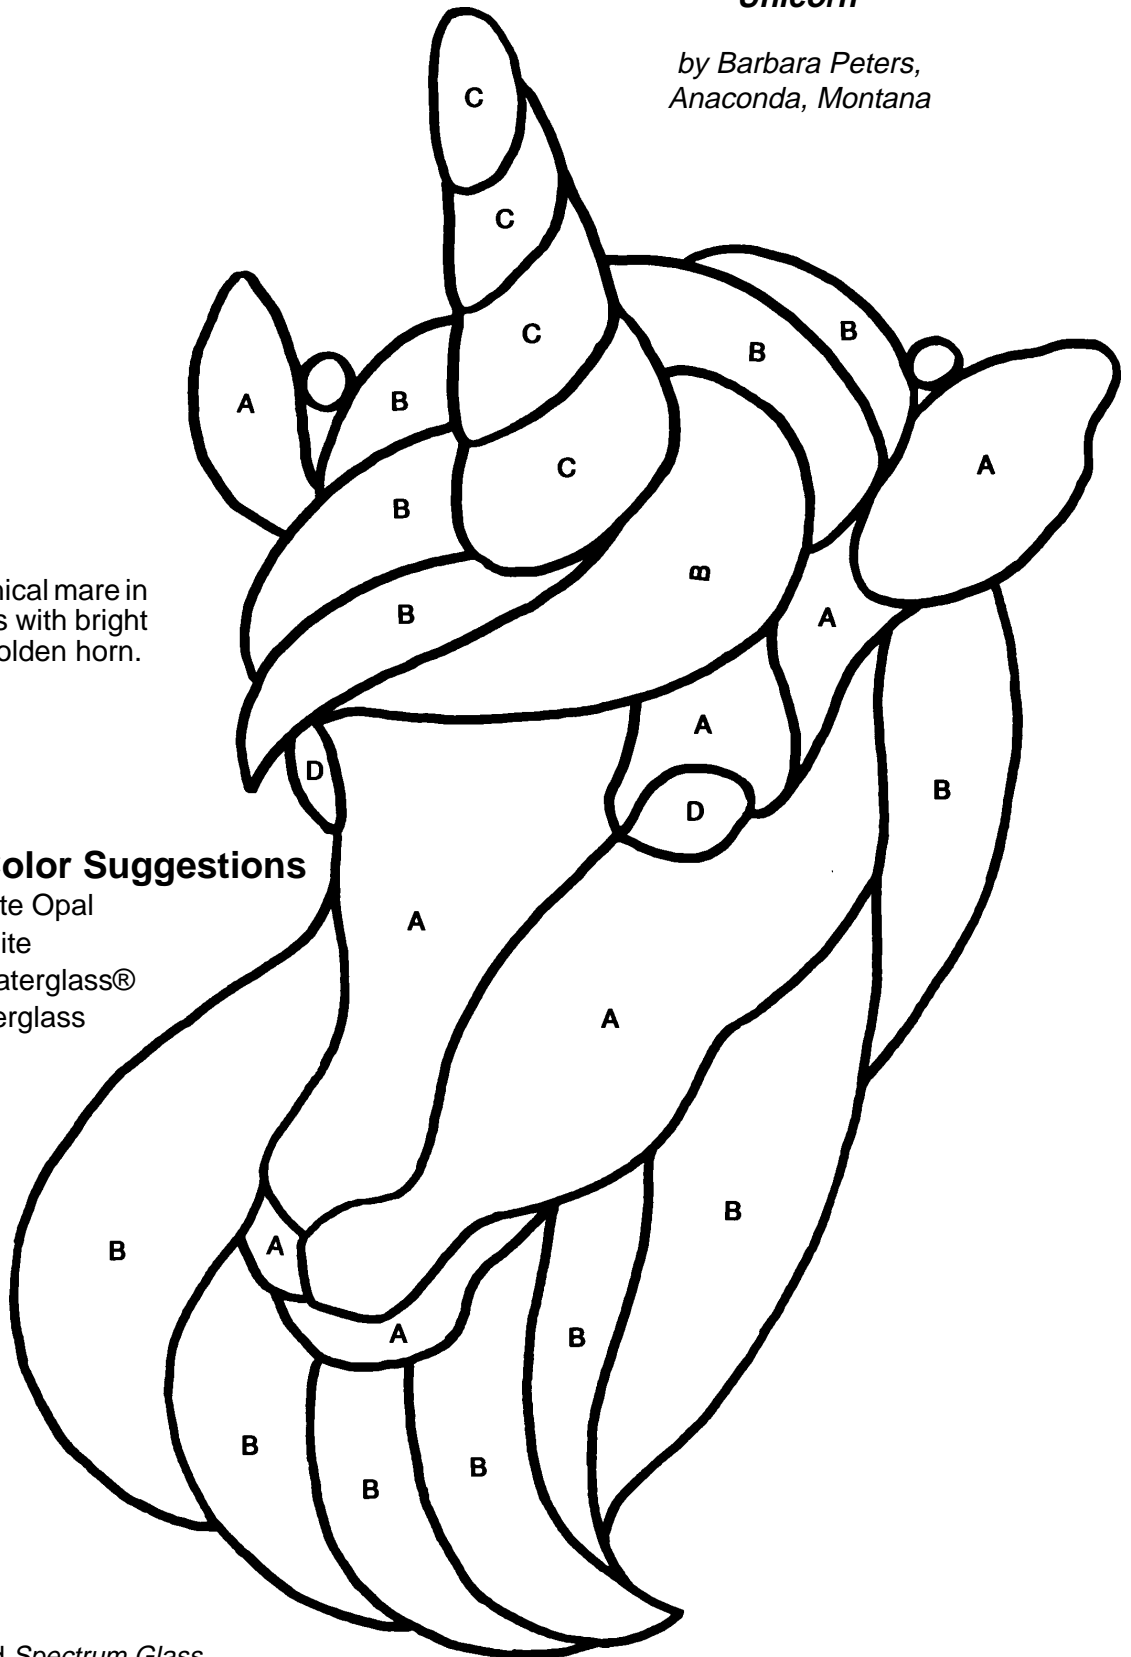

Spectrum Glass

Pattern of the Month

"Unicorn"

by Barbara Peters,
Anaconda, Montana

We made this mythical mare in flowing white opals with bright blue eyes and a golden horn.

Spectrum Glass Color Suggestions

- A. 305s Pearl White Opal
- B. 309s Cloud White
- C. 110.2W Amber Waterglass®
- D. 132W Blue Waterglass