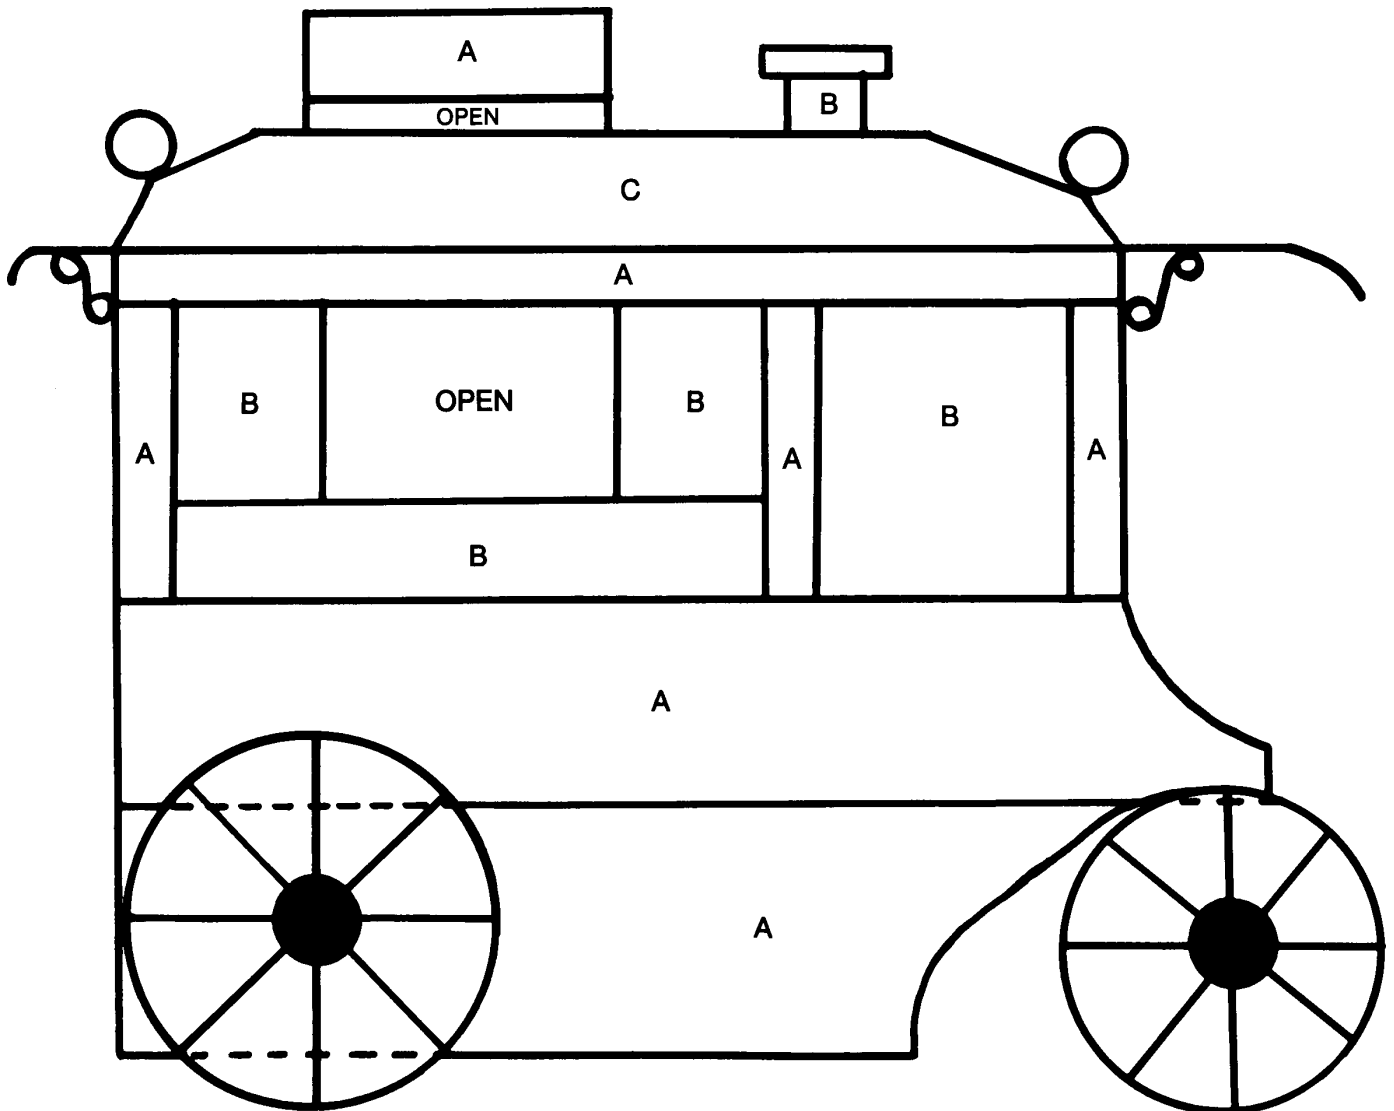

**Spectrum  
Glass**

**Pattern of the  
Month**

**"Little Red Popcorn Wagon"**

*by Clay & Roberta Blancke, Huron, Ohio*

This cute little suncatcher design has wheels, spokes and hubs made from lead came then painted sunshine yellow after assembly. Use tinned lead for the awnings and a lead half-circle for the top of the smokestack. The scrolls are tinned copper wire.