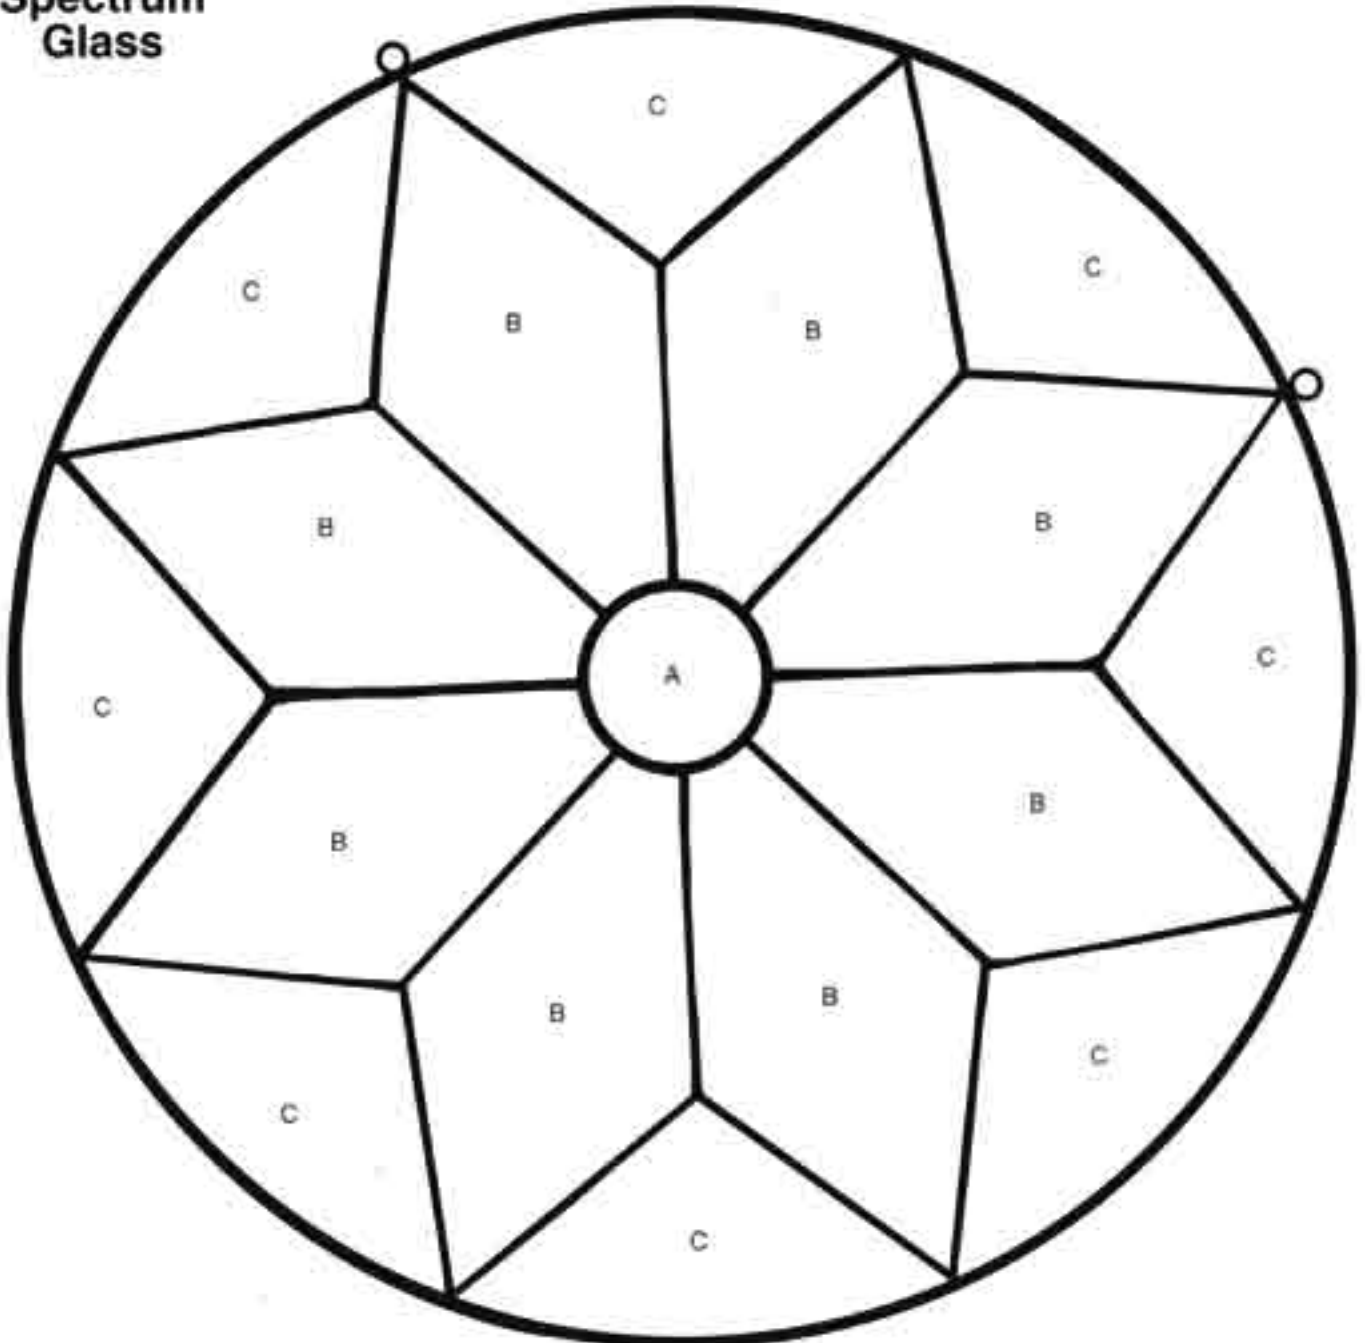

**Spectrum  
Glass**

**Pattern of the Month  
AUGUST**

**"STAR  
REFLECTIONS"**  
George Rough  
The Flower Wagon  
Shelton, WA

**Spectrum Glass Color Suggestions**

- A. 25mm Sky blue Jewel
- B. 1/100GG Clear Crystal Ice
- C. 433-1W Deep steel on Sky blue Waterglass®