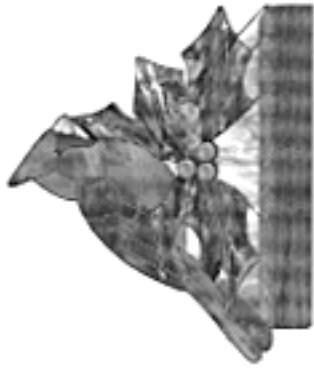

THE
SCORE™

Brought to you by:

Glass Crafters

298 Interstate Ct. Sarasota FL 34240-8765

Cardinal & Holly

Beth Kauffman
From the Book
"Illuminations"

Spectrum Glass

Spectrum Glass Suggestions

- A. 357-1S Cherry Red/White
- B. 327-6S Dark Green/White
- C. 6022-82CC Congo
- D. 318-05S Light Amber/White
- E. Pebble Red